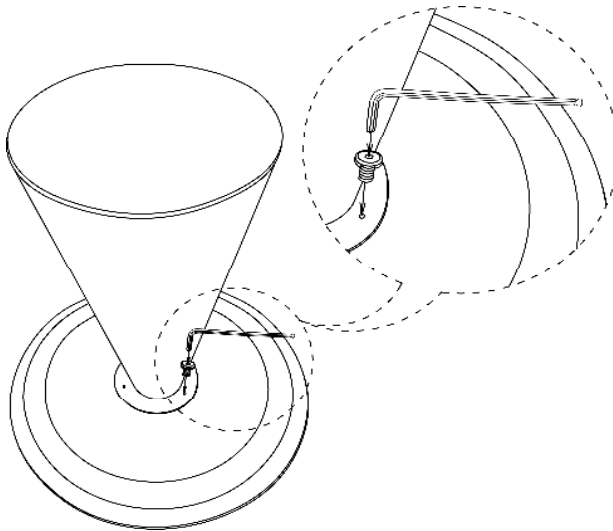

ASSEMBLY INSTRUCTIONS

ITEM DESCRIPTION:

Item No.: 4903 Name: Icarius Accent Table

Material: Marble Finish: Jungle

Item Net Weight: 52.9 Lbs

Figure 1

Assembly Steps:

Please do not discard any packing material until installation is complete.

- Lay the Green Forest Marble Base on a flat and stable surface.
- Lift the Marble Top and carefully place it onto the Iron Plate attached to the base.
- Ensure that the three holes on the Iron Plate in the bottom of the Marble top align with the corresponding holes in the top of the base.
- Once aligned, insert Allenkey bolts and tighten them securely using the Allenkey as shown in Figure 1.
- Check for any wobbling or instability, and make adjustments as necessary.

PARTS INCLUDED:

Marble Base	Qty: 1 Pc
Marble Top	Qty: 1 Pc
Allenkey Bolts	Qty: 3 Pcs
Allen Key	Qty: 1 Pc

CARE INSTRUCTIONS:

Hardware may loosen overtime. Periodically check that all connections are tight.