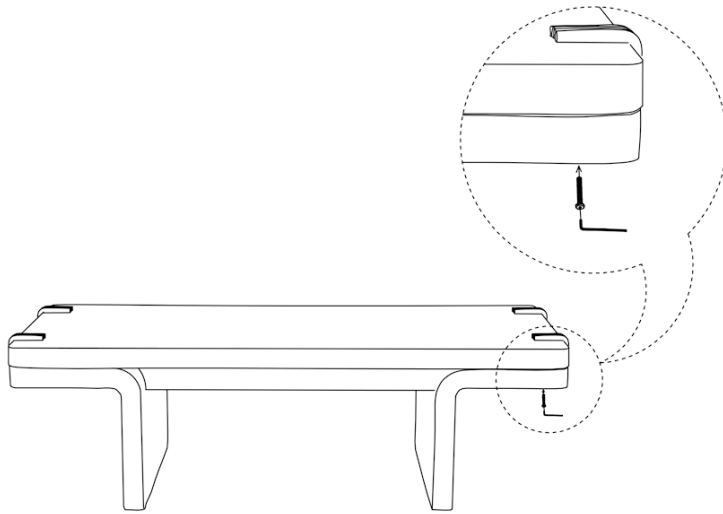

ASSEMBLY INSTRUCTIONS

ITEM DESCRIPTION:

Item No.: FCI33 Name: Europa Coffee Table

Material Type: Travertine

Finish: Honey

Item Net Weight: Top 294.89 lbs & Bottom 72 lbs

1

2.

• Do not throw away packaging materials until assembly is complete.

TO ASSEMBLE:

1. Place the Wooden base on the flat and stable surface.
2. Carefully position the stone top on the wooden base, ensuring exact alignment on all sides.
3. Fix all four iron clamps and align the clamp holes with the holes in the wooden base.
4. Insert the Allen bolts and tighten them securely using an Allen Key.