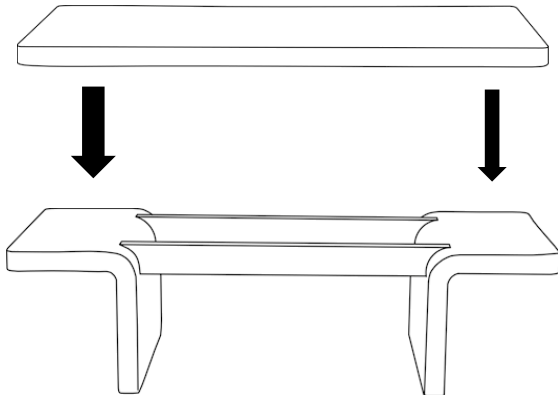

ASSEMBLY INSTRUCTIONS

ITEM DESCRIPTION:

Item No.: FCI33 Name: Europa Coffee Table

Material Type: Travertine

Finish: Honey

Item Net Weight: Top 294.89 lbs & Bottom 72 lbs

1

2.

• Do not throw away packaging materials until assembly is complete.

TO ASSEMBLE:

1. Place the Wooden base on the flat and stable surface.
2. Carefully position the stone top on the wooden base, ensuring exact alignment on all sides.
3. Fix all four iron clamps and align the clamp holes with the holes in the wooden base.
4. Insert the Allen bolts and tighten them securely using an Allen Key.