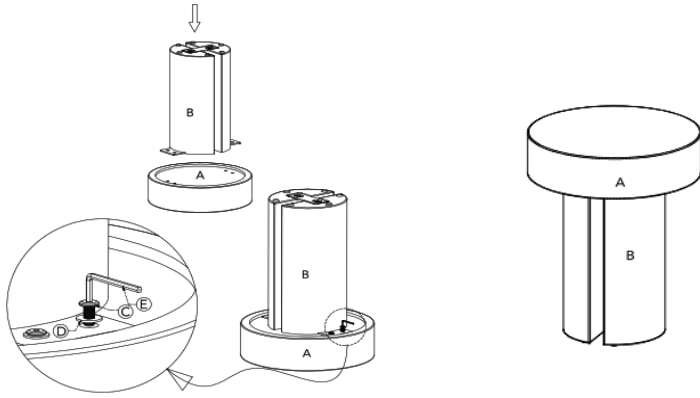

## ITEM DESCRIPTION:

ITEM NO.: FES16

NAME: KOPI END TABLE

MATERIAL TYPE: CONCRETE

FINISH: ESPRESSO & WHITE

ITEM NET WEIGHT: 96 Lbs

## PARTS INCLUDED:

(A) TOP		Qty: 2 Pcs
(B) BASE		Qty: 1 Pc
(C) BOLT M8X20		Qty: 2 Pcs
(D) WASHER M8		Qty: 2 Pcs
(E) ALLEN KEY		Qty: 1 Pc