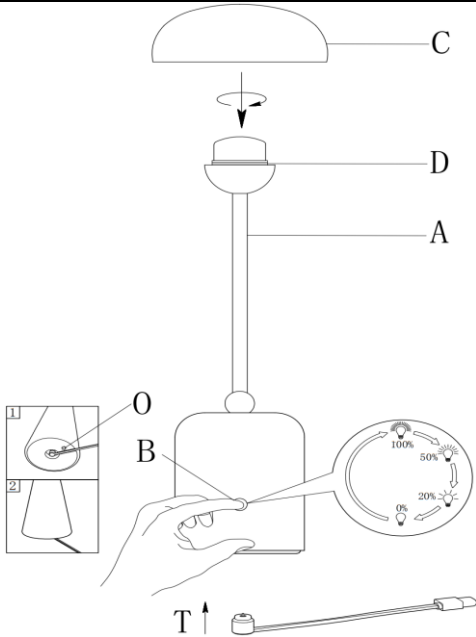

ASSEMBLY INSTRUCTIONS

ITEM DESCRIPTION:

ITEM NO.:PAC05	NAME: Lumi Rechargeable Accent Lamp
MATERIAL TYPE:IRON,ALABASTER	FINISH: ANTIQUE BRASS, WHITE
SOCKET TYPE: LED	SOCKET QTY: 1
BULB WATTAGE: 3W	
VOLTAGE: 3.70V	ITEM NET WEIGHT:4.5 LBS

Input Rating:5VdcMax.2A.
 Battery:Lithium-ion,3.7Vdc,7200mAh
 Led Power: 3W

PARTS INCLUDED:

Lamp body (A)	Qty: 1 Pc
Alabaster Shade (C)	Qty: 1 Pc
Socket (D)	Qty: 1 Pc
Charging cable (T)	Qty: 1 Pc

PRE-ASSEMBLY:

TO ASSEMBLE:

- Carefully unpack all fixture parts and hardware and lay them on a soft surface for assembly.
- Put and assemble the alabaster shade(C) with the Socket(D) by turning in a clockwise direction until tight carefully.
- Using the provided Charging cable (T) and WALL CHARGER (not included) to charge. Make sure the product is fully charged before its first use.
 Solid Red: Fixture is charging. Solid Green: Fixture is fully charged. Please remove charging cable after fully charge.
- Tap the touch dimmer (B) of the lamp to turn the fixture on and off. Touch to adjust the brightness.
- When the battery capacity less than 10%, the indicate light (O) will flash and turn red to indicate re-charging is needed.
- Approximately 6hours charging time, USB-C Magnetic Charging Cable.
- This product is suitable for indoor use only.