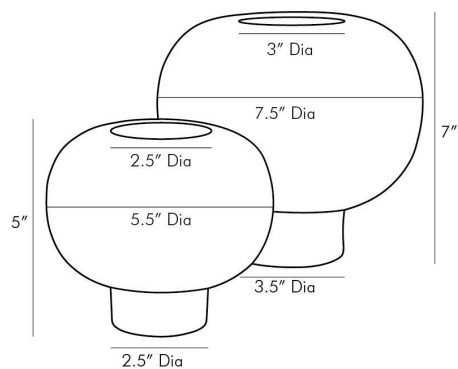

ARTERIOS

TUTTLE VASES, SET OF 2

1040
Peacock and Bronze Reactive,
Porcelain

At first glance these vases may look ordinary, though they are anything but. A peacock and bronze reactive glaze breaks over the porcelain ceramic to create a devastatingly beautiful aesthetic. These short and stout vases rest atop a circular platform and are watertight, making them a desirable way to showcase a few bonny blooms. finish will vary.

APPEARANCE

Materials	Porcelain, Porcelain
Finishes	Peacock and Bronze Reactive, Peacock and Bronze Reactive
Finish Will Vary	Yes
Top Coat/Sealant	No

DIMENSIONS

Overall Large	Dia: 7.5 in x H: 7 in
Overall Small	Dia: 5.5 in x H: 5 in

SHIPPING

Product Weight	3.5 lbs
Gross Weight 1	3.55 lbs
Shipping Box 1	W: 9.0 in x D: 14.0 in x H: 8.0 in

ADDITIONAL INFO

Features	Water Tight
----------	-------------

CONTRACT

Contract Suitability	Contract Suitable As Is
----------------------	-------------------------