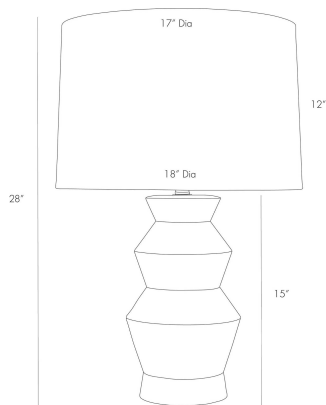

ARTERIOS

OGDEN TABLE LAMP

11019-955

Provincial Blue, Porcelain

The rich textures in this porcelain lamp are created by hand and skill of artisan potters. After the porcelain is formed, they take small clay combs and create all the etchings, which is why, up close, you'll notice slight organic details. The provincial blue glaze only adds to the textures and has a slight crackling where etchings are absent. Topped with a drum shade in white linen with cotton lining and an acrylic ball finial. Glaze finish will vary.

APPEARANCE

Materials	Porcelain, Linen, Cotton
Finishes	Provincial Blue, White, Off-White
Finish Will Vary	Yes
Top Coat/Sealant	No

DIMENSIONS

Overall	Dia: 18.0 in x H: 28 in
Foot Print	Dia: 8.0 in
Body	Dia: 9.0 in x H: 15 in
Finial	Dia: 1 in x H: 1 in
Shade Top	Dia: 17.0 in
Shade Side	H: 12 in
Shade Bottom	Dia: 18.0 in
Harp Size	H: 10.5 in
Neck	Dia: 1.0 in x H: 2 in

WIRING

Wire Rating	Indoor Only
Cord	8 FT, Clear/Silver, SPT-2
Socket	1, Type A- E26, 3-Way
Suggested Bulb Type	A19
Switch	At Socket, 3-Way Rotary
Maximum Wattage	150.0
Voltage	110-120 V

CERTIFICATIONS & COMPLIANCY

Certifications	Australia, Mexico, United States, Canada
Compliance	UL/ETL

SHIPPING

Product Weight	9.5 lbs
Gross Weight 1	10.0 lbs
Gross Weight 2	3.0 lbs
Shipping Box 1	W: 13.0 in x D: 12.0 in x H: 25.0 in
Shipping Box 2	W: 22.0 in x D: 22.0 in x H: 16.0 in