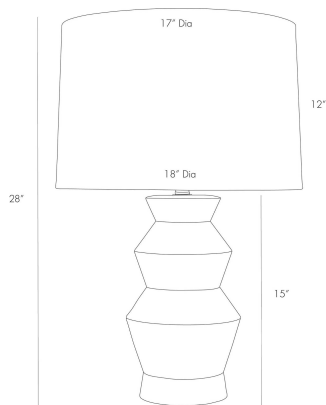

ARTERIOS

OGDEN TABLE LAMP

11019-955
Provincial Blue, Porcelain

The rich textures in this porcelain lamp are created by hand and skill of artisan potters. After the porcelain is formed, they take small clay combs and create all the etchings, which is why, up close, you'll notice slight organic details. The provincial blue glaze only adds to the textures and has a slight crackling where etchings are absent. Topped with a drum shade in white linen with cotton lining and an acrylic ball finial. Glaze finish will vary.

APPEARANCE

Materials	Porcelain, Linen, Cotton
Finishes	Provincial Blue, White, Off-White
Finish Will Vary	Yes
Top Coat/Sealant	No

DIMENSIONS

Overall	Dia: 18.0 in x H: 28 in
Foot Print	Dia: 8.0 in
Body	Dia: 9.0 in x H: 15 in
Finial	Dia: 1 in x H: 1 in
Shade Top	Dia: 17.0 in
Shade Side	H: 12 in
Shade Bottom	Dia: 18.0 in
Harp Size	H: 10.5 in
Neck	Dia: 1.0 in x H: 2 in

WIRING

Wire Rating	Indoor Only
Cord	8 FT, Clear/Silver, SPT-2
Socket	1, Type A- E26, 3-Way
Suggested Bulb Type	A19
Switch	At Socket, 3-Way Rotary
Maximum Wattage	150.0
Voltage	110-120 V

CERTIFICATIONS & COMPLIANCY

Certifications	Australia, Mexico, United States, Canada
Compliance	UL/ETL

SHIPPING

Product Weight	9.5 lbs
Gross Weight 1	10.0 lbs
Gross Weight 2	3.0 lbs
Shipping Box 1	W: 13.0 in x D: 12.0 in x H: 25.0 in
Shipping Box 2	W: 22.0 in x D: 22.0 in x H: 16.0 in