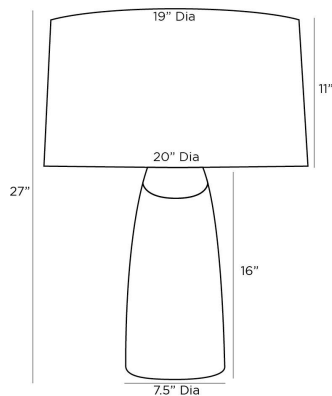

ARTERIOS

PACIFICA TABLE LAMP

11075-486
Ice Reactive, Porcelain

With seaside vibes, the ceramic Pacifica lamp, in an ice reactive glaze, is designed with a jar-style body, detailed in a wave-like texture. The handmade vessel is accented with an antique brass sphere finial and a white linen drum shade lined in white cotton. Finish will vary.

APPEARANCE

Materials	Porcelain, Porcelain, Steel, Linen, Cotton
Finishes	Ice Reactive, Ice Reactive, Antique Brass, White, White
Harp Finish	Brass
Finish Will Vary	Yes
Top Coat/Sealant	No

DIMENSIONS

Overall	Dia: 20.0 in x H: 27 in
Foot Print	Dia: 7.5 in
Body	Dia: 7.5 in x H: 16 in
Finial	Dia: 1 in x H: 1 in
Shade Top	Dia: 19.0 in
Shade Side	H: 11 in
Shade Bottom	Dia: 20.0 in
Harp Size	H: 9 in
Neck	Dia: 1.0 in x H: 1 in

WIRING

Wire Rating	Indoor Only
Cord	10 FT, Clear/Silver, SPT-2
Socket	1, Type A - E26
Suggested Bulb Type	A19
Switch	At Socket, 3-Way Rotary
Maximum Wattage	150.0
Voltage	110-120 V

CERTIFICATIONS & COMPLIANCY

Certifications	Australia, Mexico, United States, Canada
Compliance	UL/ETL

SHIPPING

Product Weight	7.5 lbs
Gross Weight 1	8.0 lbs
Gross Weight 2	5 lbs
Shipping Box 1	W: 18.0 in x D: 10.0 in x H: 15.5 in
Shipping Box 2	W: 22 in x D: 22 in x H: 13 in