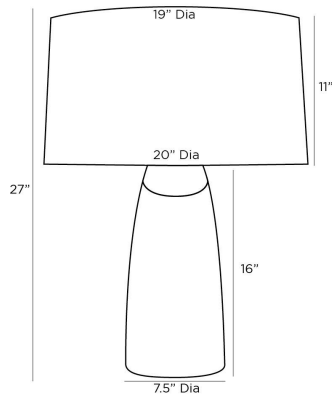

ARTERIO RS

PACIFICA TABLE LAMP

11075-486
Ice Reactive, Porcelain

With seaside vibes, the ceramic Pacifica lamp, in an ice reactive glaze, is designed with a jar-style body, detailed in a wave-like texture. The handmade vessel is accented with an antique brass sphere finial and a white linen drum shade lined in white cotton. Finish will vary.

APPEARANCE

Materials	Porcelain, Porcelain, Steel, Linen, Cotton
Finishes	Ice Reactive, Ice Reactive, Antique Brass, White, White
Harp Finish	Brass
Finish Will Vary	Yes
Top Coat/Sealant	No

DIMENSIONS

Overall	Dia: 20.0 in x H: 27 in
Foot Print	Dia: 7.5 in
Body	Dia: 7.5 in x H: 16 in
Finial	Dia: 1 in x H: 1 in
Shade Top	Dia: 19.0 in
Shade Side	H: 11 in
Shade Bottom	Dia: 20.0 in
Harp Size	H: 9 in
Neck	Dia: 1.0 in x H: 1 in

WIRING

Wire Rating	Indoor Only
Cord	10 FT, Clear/Silver, SPT-2
Socket	1, Type A - E26
Suggested Bulb Type	A19
Switch	At Socket, 3-Way Rotary
Maximum Wattage	150.0
Voltage	110-120 V

CERTIFICATIONS & COMPLIANCY

Certifications	Australia, Mexico, United States, Canada
Compliance	UL/ETL

SHIPPING

Product Weight	7.5 lbs
Gross Weight 1	8.0 lbs
Gross Weight 2	5 lbs
Shipping Box 1	W: 18.0 in x D: 10.0 in x H: 15.5 in
Shipping Box 2	W: 22 in x D: 22 in x H: 13 in