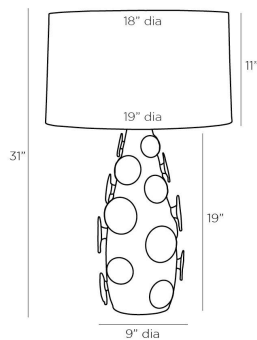

ARTERIOS

LAGUNA TABLE LAMP

17004-850
Ocean Reactive, Ceramic

Covered in 3-dimensional accents reminiscent of lily pads, the Laguna creates a bold statement. Its unconventional shape is crafted of ceramic, featuring an ocean reactive glaze that flows over and around the embellished accents for a beautiful contrast of hues. When illuminated, the range of its deep blue to green coloring becomes more prominent. Topped with an off-white cotton shade with an off-white cotton lining and a matching ceramic finial. Finish will vary.

APPEARANCE

Materials	Ceramic, Ceramic, Steel, Cotton, Cotton
Finishes	Ocean Reactive, Ocean Reactive, Brushed Brass, Off-White, Off-White
Finish Will Vary	Yes
Top Coat/Sealant	No

DIMENSIONS

Overall	Dia: 19.0 in x H: 31 in
Foot Print	Dia: 5.5 in
Body	Dia: 9.0 in x H: 19 in
Finial	Dia: 1 in x H: 1 in
Shade Top	Dia: 18.0 in
Shade Side	H: 11 in
Shade Bottom	Dia: 19.0 in
Harp Size	H: 8.5 in
Neck	Dia: 1.0 in x H: 2 in

WIRING

Wire Rating	Indoor Only
Cord	10 FT, Clear/Silver, SPT-2
Socket	1, Type A - E26
Suggested Bulb Type	A19
Switch	At Socket, 3-Way Rotary
Maximum Wattage	150.0
Voltage	110-120 V

CERTIFICATIONS & COMPLIANCY

Certifications	Australia, Mexico, United States, Canada
Compliance	UL/ETL

SHIPPING

Product Weight	11.5 lbs
Gross Weight 1	12.0 lbs
Gross Weight 2	5 lbs
Shipping Box 1	W: 13.5 in x D: 13.5 in x H: 32.0 in
Shipping Box 2	W: 21.0 in x D: 21.0 in x H: 13.0 in

CONTRACT

Contract Suitability	Contract Suitable As Is
Tilt Test Degrees	10 Degrees

REPLACEMENT PARTS

17004FIN