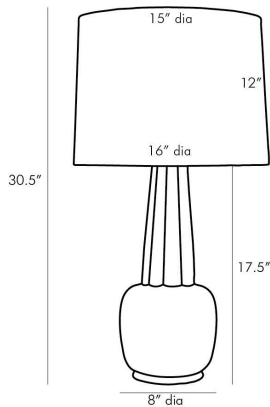

ARTERIOS

ARLINGTON TABLE LAMP

17496-673
Celadon, Porcelain

The traditional shape of this porcelain lamp features an elongated ribbed neck that towers the top of a rounded base. A celadon finish pulls where the neck and base connect delivering an eye-catching element that accentuates its feminine frame. Showcased on a gold-finished platform for a more polished appeal—a quintessential luminescent for traditional spaces. Topped with an off-white linen drum shade with off-white cotton lining and a matching porcelain finial. finish will vary.

APPEARANCE

Materials	Porcelain, Porcelain, Linen, Cotton, Porcelain
Finishes	Celadon, Gold, Off-White, Off-White, Celadon
Finish Will Vary	Yes
Top Coat/Sealant	No

DIMENSIONS

Overall	Dia: 16.0 in x H: 30.5 in
Foot Print	Dia: 6.0 in
Body	Dia: 8.0 in x H: 17.5 in
Finial	Dia: 1.5 in x H: 1.5 in
Shade Top	Dia: 15.0 in
Shade Side	H: 12 in
Shade Bottom	Dia: 16.0 in
Harp Size	H: 9 in
Neck	Dia: 1.0 in x H: 1 in

Certifications	Middle East, European Union, United Kingdom, Australia, Mexico, United States, Canada
Compliance	RoHS, UL/ETL, CB

SHIPPING

Product Weight	7.0 lbs
Gross Weight 1	7.0 lbs
Gross Weight 2	5 lbs
Shipping Box 1	W: 24.0 in x D: 24.0 in x H: 33.0 in
Shipping Box 2	W: 20.0 in x D: 20.0 in x H: 16.0 in

CONTRACT

Contract Suitability	Contract Suitable As Is
Tilt Test Degrees	10 Degrees

REPLACEMENT PARTS

17496FIN