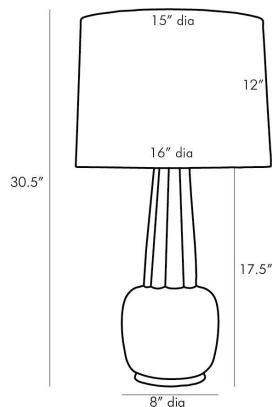

ARTERIOS

ARLINGTON TABLE LAMP

17496-673
Celadon, Porcelain

The traditional shape of this porcelain lamp features an elongated ribbed neck that towers the top of a rounded base. A celadon finish pulls where the neck and base connect delivering an eye-catching element that accentuates its feminine frame. Showcased on a gold-finished platform for a more polished appeal—a quintessential luminescent for traditional spaces. Topped with an off-white linen drum shade with off-white cotton lining and a matching porcelain finial. finish will vary.

APPEARANCE

Materials	Porcelain, Porcelain, Linen, Cotton, Porcelain
Finishes	Celadon, Gold, Off-White, Off-White, Celadon
Finish Will Vary	Yes
Top Coat/Sealant	No

DIMENSIONS

Overall	Dia: 16.0 in x H: 30.5 in
Foot Print	Dia: 6.0 in
Body	Dia: 8.0 in x H: 17.5 in
Finial	Dia: 1.5 in x H: 1.5 in
Shade Top	Dia: 15.0 in
Shade Side	H: 12 in
Shade Bottom	Dia: 16.0 in
Harp Size	H: 9 in
Neck	Dia: 1.0 in x H: 1 in

Certifications	Middle East, European Union, United Kingdom, Australia, Mexico, United States, Canada
Compliance	RoHS, UL/ETL, CB

SHIPPING

Product Weight	7.0 lbs
Gross Weight 1	7.0 lbs
Gross Weight 2	5 lbs
Shipping Box 1	W: 24.0 in x D: 24.0 in x H: 33.0 in
Shipping Box 2	W: 20.0 in x D: 20.0 in x H: 16.0 in

CONTRACT

Contract Suitability	Contract Suitable As Is
Tilt Test Degrees	10 Degrees

REPLACEMENT PARTS

17496FIN