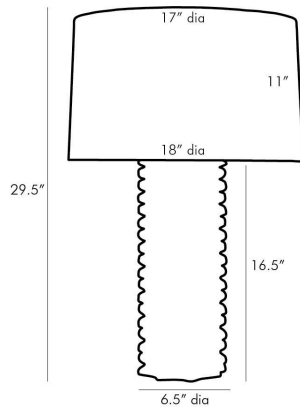

ARTERIOS

ARI TABLE LAMP

17499-891
Celadon Crackle, Porcelain

Architectonic and tactile elements define this structural luminescent. A celadon crackle finish beautifully breaks over the textured façade of the porcelain foundation pooling darker over the tops of the nodules while leaving other spots almost translucent. When in use light cascades down the dimensional frame to deliver a dramatic shadowplay to its surroundings. Topped with a light gray cotton drum shade with white cotton lining and a matching porcelain finial. finish will vary.

APPEARANCE

Materials	Porcelain, Cotton, Cotton, Porcelain
Finishes	Celadon Crackle, Light Gray, White, Celadon Crackle
Finish Will Vary	Yes
Top Coat/Sealant	No

DIMENSIONS

Overall	Dia: 18.0 in x H: 29.5 in
Foot Print	Dia: 6.0 in
Body	Dia: 6.5 in x H: 16.5 in
Finial	Dia: 1 in x H: 1 in
Shade Top	Dia: 17.0 in
Shade Side	H: 11 in
Shade Bottom	Dia: 18.0 in
Harp Size	H: 9.5 in
Neck	Dia: 1.0 in x H: 1 in

WIRING

Wire Rating	Indoor Only
Cord	8 FT, Clear/Silver, SPT-2
Socket	1, Type A- E26, 3-Way
Suggested Bulb Type	A19
Switch	At Socket, 3-Way Rotary
Maximum Wattage	150.0
Voltage	110-120 V

CERTIFICATIONS & COMPLIANCY

Certifications	Middle East, European Union, United Kingdom, Australia, Mexico, United States, Canada
Compliance	RoHS, UL/ETL, CB

SHIPPING

Product Weight	8.0 lbs
Gross Weight 1	8.0 lbs
Gross Weight 2	5 lbs
Shipping Box 1	W: 22.0 in x D: 22.0 in x H: 32.0 in
Shipping Box 2	W: 20 in x D: 20 in x H: 13 in

CONTRACT

Contract Suitability	Contract Suitable As Is
Tilt Test Degrees	10 Degrees