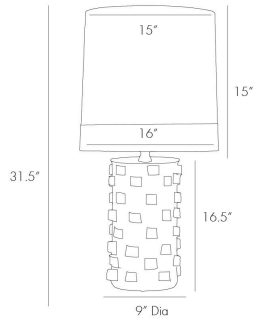

ARTERIOS

ROBERTSON TABLE LAMP

17712-838
Ivory Crackle, Porcelain

Destined to be a porcelain classic, or at least everyone's new favorite. Each loop has been sculpted and attached by hand prior to glazing, creating a subtle pattern and dimensionality to what could have been an ordinary column lamp. The design is further enhanced by the ivory crackle finish and the tall ivory drum shade with 3 inch flat-band trim on the bottom only.

APPEARANCE

Materials	Porcelain, Microfiber, Microfiber
Finishes	Ivory Crackle, Ivory, Ivory
Finish Will Vary	No
Top Coat/Sealant	No

DIMENSIONS

Overall	Dia: 16.0 in x H: 31.5 in
Foot Print	Dia: 9.0 in
Body	Dia: 9.0 in x H: 16.5 in
Shade Top	Dia: 15.0 in
Shade Side	H: 16 in
Shade Bottom	Dia: 16.0 in
Harp Size	H: 10.5 in
Neck	Dia: 1.0 in x H: 1 in

WIRING

Wire Rating	Indoor Only
Cord	10 FT, Clear/Silver, SPT-2
Socket	1, Type A- E26, 3-Way
Suggested Bulb Type	A19
Switch	At Socket, 3-Way Rotary
Maximum Wattage	150.0
Voltage	110-120 V

CERTIFICATIONS & COMPLIANCY

Certifications	Middle East, European Union, United Kingdom, Australia, Mexico, United States, Canada
Compliance	RoHS, UL/ETL, CB

SHIPPING

Product Weight	12.0 lbs
Gross Weight 1	12.0 lbs
Gross Weight 2	3.0 lbs
Shipping Box 1	W: 20.0 in x D: 20.0 in x H: 39.0 in
Shipping Box 2	W: 18.0 in x D: 18.0 in x H: 18.0 in