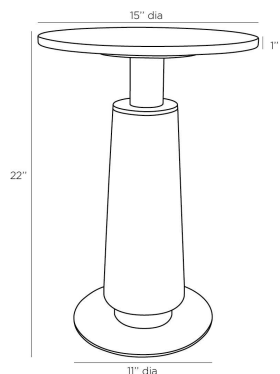

## KNOXVILLE ACCENT TABLE

2020  
Ebony, Wood

This mixed material accent table brings timeless style to any space. The tapered cylindrical silhouette is shaped by simple geometries, with a robust white marble top, ebony mango wood post with antique brass finished iron base and trim that ties the piece together. Marble will vary.

### DIMENSIONS

Overall	Dia: 15.0 in x H: 22 in
Foot Print	Dia: 11.0 in
Table Top	Dia: 15.0 in x H: 1 in
Diagonal Dimensions	W: 26.5 in

### SHIPPING

Product Weight	24.5 lbs
Gross Weight 1	26.9 lbs
Shipping Box 1	W: 22.25 in x D: 15.0 in x H: 15.0 in