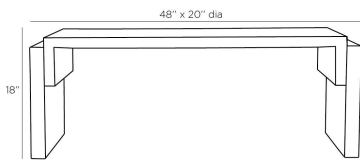

ARTERIOS

LUKE COFFEE TABLE

2026
Smoke, Wood

In its perfectly constructed form, the Luke cocktail table reveals exceptional details. The oak wood top in a smoke finish echoes a classic waterfall edge before transitioning to charcoal leather sides. Exposed antique brass hardware fastens the mix of materials together. Wood will vary.

APPEARANCE

Materials	Wood, Wood, Leather, Brass
Finishes	Smoke, Smoke, Charcoal, Antique Brass
Finish Will Vary	Yes
Top Coat/Sealant	Yes

DIMENSIONS

Overall	W: 48 in x D: 20 in x H: 18 in
Foot Print	W: 48 in x D: 20 in
Table Top	W: 44 in x D: 20 in x H: 2 in
Table Top Thickness	H: 2 in
Diagonal Dimensions	W: 26 in

SHIPPING

Shipping Requirements	Truck Ship
Product Weight	51.0 lbs
Gross Weight 1	142.86 lbs
Shipping Box 1	W: 29.0 in x D: 27.0 in x H: 55.0 in

CONTRACT

Contract Suitability	Contract Suitable With Conditions
Contract Conditions	For an additional fee, a clear, protective coating can be added