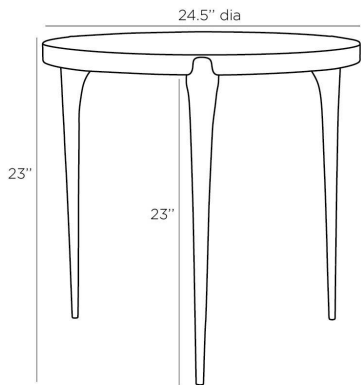

ARTERIOS

JUNE END TABLE

2029
Ivory, Vellum

A traditional silhouette with incredible detailing, the June end table provides an elegant statement. Panels of ivory vellum create a pie-shaped design on top in a warm beige tone, which is offset by a trio of tapered dark antique brass legs for an elevated look. Vellum will vary.

APPEARANCE

Materials	Vellum, Vellum, Brass
Finishes	Ivory, Ivory, Dark Antique Brass
Finish Will Vary	Yes
Top Coat/Sealant	Yes

DIMENSIONS

Overall	Dia: 24.5 in x H: 23 in
Foot Print	Dia: 24.5 in
Leg	H: 23 in
Table Top	Dia: 23.0 in
Diagonal Dimensions	W: 30 in

SHIPPING

Product Weight	22.0 lbs
Gross Weight 1	25.0 lbs
Shipping Box 1	W: 29.15 in x D: 28.35 in x H: 28.35 in

ADDITIONAL INFO

Disclaimers	This item is made from genuine vellum parchment leather which is a natural material. Due to this, color variation is inherent and no two will be identical. Keep away from highly humid or damp areas to avoid bubbling.

CONTRACT

Contract Suitability	Contract Suitable With Conditions
Contract Conditions	For an additional fee, a clear, protective coating can be added