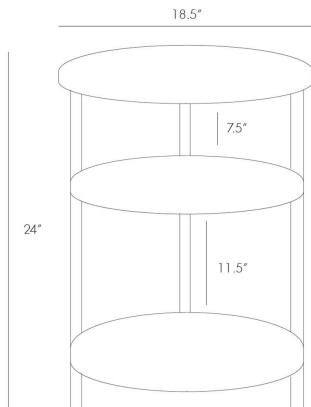

ARTERIOS

PERCY ACCENT TABLE

2032
Antique Brass, Iron

Round 3-tier iron accent table with an antique brass finished frame and antiqued mirror shelves. This is the perfect table to situate next to a chair and can hold everything you may need: a lamp, magazines, notebooks, remote controls or a sculpture.

APPEARANCE

Materials	Iron, Mirror, Iron
Finishes	Antique Brass, Antique Mirror, Antique Brass
Finish Will Vary	Yes
Top Coat/Sealant	Yes

DIMENSIONS

Overall	Dia: 18.5 in x H: 24 in
Foot Print	Dia: 16.5 in
Shelf	Dia: 17.0 in x H: 1 in
Table Top	Dia: 18.5 in x H: 1 in

SHIPPING

Shipping Requirements	Truck Ship
Product Weight	45.0 lbs
Gross Weight 1	52.6 lbs
Shipping Box 1	W: 23.0 in x D: 30.0 in x H: 27.0 in

CONTRACT

Contract Suitability	Contract Suitable With Conditions
Contract Conditions	Untempered glass