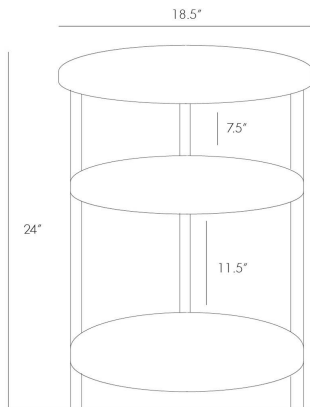

ARTERIOS

PERCY ACCENT TABLE

2032
Antique Brass, Iron

Round 3-tier iron accent table with an antique brass finished frame and antiqued mirror shelves. This is the perfect table to situate next to a chair and can hold everything you may need: a lamp, magazines, notebooks, remote controls or a sculpture.

APPEARANCE

Materials	Iron, Mirror, Iron
Finishes	Antique Brass, Antique Mirror, Antique Brass
Finish Will Vary	Yes
Top Coat/Sealant	Yes

DIMENSIONS

Overall	Dia: 18.5 in x H: 24 in
Foot Print	Dia: 16.5 in
Shelf	Dia: 17.0 in x H: 1 in
Table Top	Dia: 18.5 in x H: 1 in

SHIPPING

Shipping Requirements	Truck Ship
Product Weight	45.0 lbs
Gross Weight 1	52.6 lbs
Shipping Box 1	W: 23.0 in x D: 30.0 in x H: 27.0 in

CONTRACT

Contract Suitability	Contract Suitable With Conditions
Contract Conditions	Untempered glass