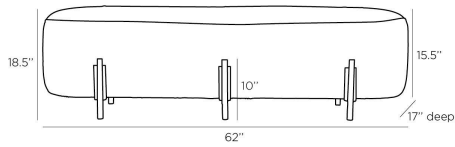

ARTERIOS

JUSTIN BENCH

2050
White, Hair on Hide

Dramatic and lush, this Art Deco inspired bench is the highlight of any space. Antique brass cast aluminum legs elevate a plush, capsule-shaped white hair-on-hide seat, combining rich texture with a hint of glamour. Hide will vary.

APPEARANCE

Materials	Hair on Hide, Hide, Aluminum
Finishes	White, White, Antique Brass
Finish Will Vary	Yes
Top Coat/Sealant	Yes

DIMENSIONS

Overall	W: 62 in x D: 17 in x H: 18.5 in
Foot Print	W: 62 in x D: 17 in
Leg	H: 10 in
Seat	W: 62 in x D: 17 in x H: 18.5 in
Diagonal Dimensions	W: 25.5 in

SHIPPING

Shipping Requirements	Truck Ship
Product Weight	44.0 lbs
Gross Weight 1	62.83 lbs
Shipping Box 1	W: 22.0 in x D: 19.7 in x H: 66.14 in

ADDITIONAL INFO

Fabric Certification	NFPA-260, TB117-2013
Fabric Composition	100% Leather
Reupholstery Requirements	36 Square Feet | 2 Yards

CONTRACT

Contract Suitability	Contract Suitable As Is
Contract Textile Suitability	Low Traffic/Private Spaces

SWATCHES

T29SW 4x4 Swatch: White Hide