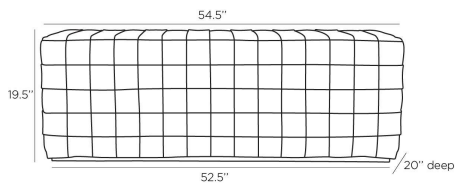

ARTERIOS

LAKWOOD BENCH

2052
Stone, Leather

Inspired by artisanal Italian leatherwork, the Lakewood bench is an example of fine leather craftsmanship. Wide strips of stone leather are interlaced to create a rich woven volume. As comfortable as it is beautiful. An antique brass plinth base adds a hint of shine to the refined aesthetic.

APPEARANCE

Materials	Leather, Leather, Brass
Finishes	Stone, Stone, Antique Brass
Finish Will Vary	Yes
Top Coat/Sealant	Yes

DIMENSIONS

Overall	W: 54.5 in x D: 20 in x H: 19.5 in
Foot Print	W: 52.5 in x D: 17 in
Base	H: 1.5 in
Diagonal Dimensions	W: 26 in

SHIPPING

Shipping Requirements	Truck Ship
Product Weight	73.0 lbs
Gross Weight 1	95.9 lbs
Shipping Box 1	W: 23.62 in x D: 22.83 in x H: 57.51 in

ADDITIONAL INFO

Fabric Certification	NFPA-260, TB117-2013
Fabric Composition	100% Leather
Fabric Cleaning Code	Leather Cleaner

CONTRACT

Contract Suitability	Contract Suitable As Is
Contract Textile Suitability	High Traffic/Public Spaces

SWATCHES

T44SW 4x4 Swatch: Stone Leather