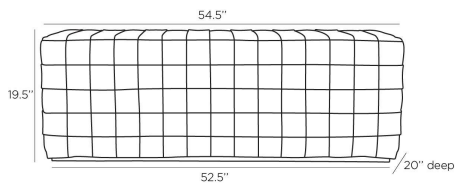

APPEARANCE

Materials	Leather, Leather, Brass
Finishes	Stone, Stone, Antique Brass
Finish Will Vary	Yes
Top Coat/Sealant	Yes

DIMENSIONS

Overall	W: 54.5 in x D: 20 in x H: 19.5 in
Foot Print	W: 52.5 in x D: 17 in
Base	H: 1.5 in
Diagonal Dimensions	W: 26 in