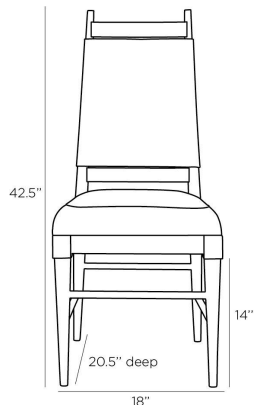

ARTERIOS

KEEGAN CHAIR

2057
Morel, Leather

The traditional design of high-back dining chairs gets a modern update with the Keegan. The solid walnut wooden frame presents a morel leather that wraps the back in a sling-like fashion and pillows the seat. Both the plush seat and wrapped back feature intricate stitched details. Wood will vary.

APPEARANCE

Materials	Leather, Leather, Wood
Finishes	Morel, Morel, Walnut
Finish Will Vary	Yes
Top Coat/Sealant	Yes

DIMENSIONS

Overall	W: 18 in x D: 20.5 in x H: 42.5 in
Foot Print	W: 18 in x D: 20.5 in
Leg	H: 14 in
Seat Back	H: 21.5 in
Seat	W: 18 in x D: 19 in x H: 20 in
Diagonal Dimensions	W: 47.5 in

SHIPPING

Shipping Requirements	Truck Ship
Product Weight	16.5 lbs
Gross Weight 1	55.12 lbs
Shipping Box 1	W: 45.28 in x D: 21.2 in x H: 25.2 in

ADDITIONAL INFO

Fabric Certification	TB117-2013
Fabric Composition	100% Leather
Fabric Cleaning Code	Leather Cleaner
Reupholstery Requirements	18 Square Feet | 1 Yard
Base/Foot Type	Glides

CONTRACT

Contract Suitability	Contract Suitable With Conditions
Contract Conditions	For an additional fee, a clear, protective coating can be added
Contract Textile Suitability	High Traffic/Public Spaces

REPLACEMENT PARTS

2057FOOT

SWATCHES

T15SW 4x4 Swatch: Morel Leather