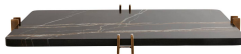

ARTERIO RS

LOCKHART TRAY

2060
Bengal, Marble

Let the stage of your display be a part of the presentation. This tray, made from gorgeously veined bengal marble, is an eye-catching piece on its own with its elaborate rust-colored textures. The slab rests on a low brass rail stand, finished in a handsome antique brass. We see this as a bar cart tray or a display stand for a console — but it is truly versatile for any type of display. Marble will vary.

APPEARANCE

Materials	Marble, Marble, Brass
Finishes	Bengal, Bengal, Antique Brass
Finish Will Vary	Yes
Top Coat/Sealant	Yes

DIMENSIONS

Overall	W: 23 in x D: 17.5 in x H: 2 in
Foot Print	W: 23 in x D: 17.5 in