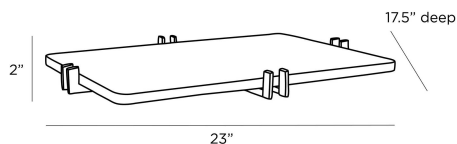

ARTERIO RS

LOCKHART TRAY

2060
Bengal, Marble

Let the stage of your display be a part of the presentation. This tray, made from gorgeously veined bengal marble, is an eye-catching piece on its own with its elaborate rust-colored textures. The slab rests on a low brass rail stand, finished in a handsome antique brass. We see this as a bar cart tray or a display stand for a console — but it is truly versatile for any type of display. Marble will vary.

APPEARANCE

Materials	Marble, Marble, Brass
Finishes	Bengal, Bengal, Antique Brass
Finish Will Vary	Yes
Top Coat/Sealant	Yes

DIMENSIONS

Overall	W: 23 in x D: 17.5 in x H: 2 in
Foot Print	W: 23 in x D: 17.5 in

SHIPPING

Product Weight	24.5 lbs
Gross Weight 1	31.53 lbs
Shipping Box 1	W: 26.0 in x D: 7.0 in x H: 15.0 in

ADDITIONAL INFO

Features	Food Safe
----------	-----------

CONTRACT

Contract Suitability	Contract Suitable As Is
----------------------	-------------------------