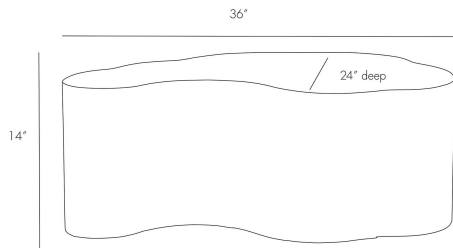

ARTERIOS

MEADOW COFFEE TABLE

2101
Bronze, Iron

Imagine a functional table with both elevated looks and unique charm. Wonderfully playful curves dance around the entire structure of this coffee table, softening its skilled metal craftsmanship. Look closely and discover a rich bronze finish, with striking elements of the handmade-such sophistication! Also available in a warm, antique brass finish (2100). Finish will vary.

APPEARANCE

Materials	Iron
Finishes	Bronze
Finish Will Vary	Yes
Top Coat/Sealant	Yes

DIMENSIONS

Overall	W: 36 in x D: 24 in x H: 14 in
Foot Print	W: 36 in x D: 24 in

SHIPPING

Shipping Requirements	Truck Ship
Product Weight	36.0 lbs
Gross Weight 1	77.4 lbs
Shipping Box 1	W: 31.0 in x D: 41.0 in x H: 26.0 in