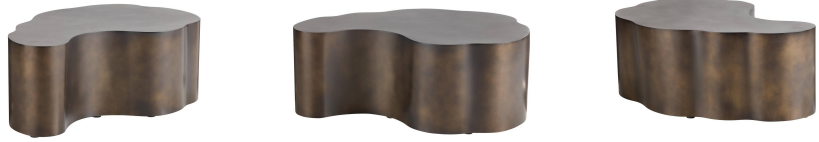

ARTERIOS

MEADOW COFFEE TABLE

2101
Bronze, Iron

Imagine a functional table with both elevated looks and unique charm. Wonderfully playful curves dance around the entire structure of this coffee table, softening its skilled metal craftsmanship. Look closely and discover a rich bronze finish, with striking elements of the handmade-such sophistication! Also available in a warm, antique brass finish (2100). Finish will vary.

APPEARANCE

Materials	Iron
Finishes	Bronze
Finish Will Vary	Yes
Top Coat/Sealant	Yes

DIMENSIONS

Overall	W: 36 in x D: 24 in x H: 14 in
Foot Print	W: 36 in x D: 24 in

SHIPPING

Shipping Requirements	Truck Ship
Product Weight	36.0 lbs
Gross Weight 1	77.4 lbs
Shipping Box 1	W: 31.0 in x D: 41.0 in x H: 26.0 in