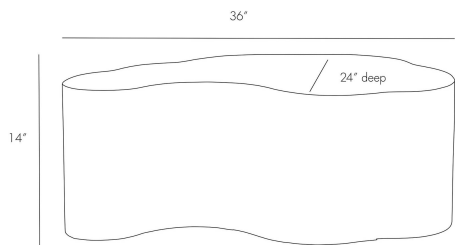

ARTERIOS

MEADOW COFFEE TABLE

2101

Bronze, Iron

Imagine a functional table with both elevated looks and unique charm.

Wonderfully playful curves dance around the entire structure of this coffee table, softening its skilled metal craftsmanship. Look closely and discover a rich bronze finish, with striking elements of the handmade-such sophistication! Also available in a warm, antique brass finish (2100). Finish will vary.

APPEARANCE

Materials	Iron
Finishes	Bronze
Finish Will Vary	Yes
Top Coat/Sealant	Yes

DIMENSIONS

Overall	W: 36 in x D: 24 in x H: 14 in
Foot Print	W: 36 in x D: 24 in

SHIPPING

Shipping Requirements	Truck Ship
Product Weight	36.0 lbs
Gross Weight 1	77.4 lbs
Shipping Box 1	W: 31.0 in x D: 41.0 in x H: 26.0 in