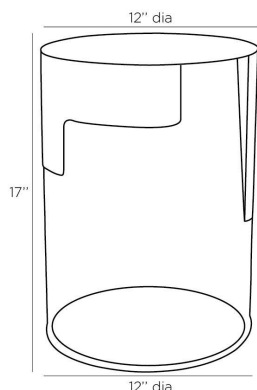

ARTERIOS

JESSE ACCENT TABLE

2103
Smoke, Glass

A rich mix of materials yield this unique and modern accent table. Smoke glass is topped with a vintage brass metal cuff, artistically angled to showcase each material and to deliver a geometric dynamic to the cylindrical shape. The open bottom provides a certain airy quality to this translucent accent piece and is fitted with a rubber seal to prevent scuff marks on the floor.

APPEARANCE

Materials	Glass, Glass, Brass
Finishes	Smoke, Smoke, Antique Brass
Finish Will Vary	Yes
Top Coat/Sealant	Yes

DIMENSIONS

Overall	Dia: 12.0 in x H: 17 in
Foot Print	Dia: 12.0 in
Diagonal Dimensions	W: 21 in

SHIPPING

Product Weight	13.0 lbs
Gross Weight 1	15.32 lbs
Shipping Box 1	W: 20.0 in x D: 14.5 in x H: 14.5 in

CONTRACT

Contract Suitability	Contract Suitable With Conditions
Contract Conditions	Untempered glass, For an additional fee, a clear, protective coating can be added