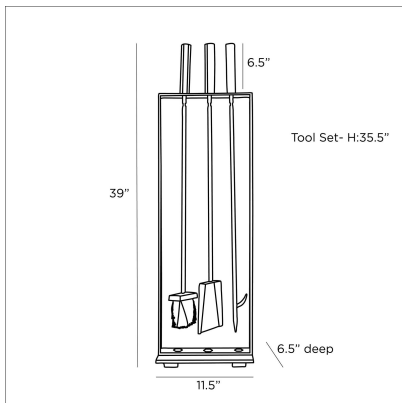

ARTERIOS

LANDT FIREPLACE TOOL SET

2112
Blackened Iron, Iron

Give the fireplace a lift with this refined toolset. Each tool, along with the frame, is crafted from iron and finished in an industrial blackened tone for a bold presence. Exposed hexagon-shaped fasteners in the frame add to the industrial style. The tool handles are made of textured aluminum for a solid grip and finished in antiqued brass to warm up the look. Modern and elegant, this tool set will transform a fireplace.

APPEARANCE

Materials	Iron, Iron, Aluminum
Finishes	Blackened Iron, Blackened Iron, Antique Brass
Finish Will Vary	Yes
Top Coat/Sealant	Yes

DIMENSIONS

Overall	W: 11.5 in x D: 6.5 in x H: 39 in
Foot Print	W: 11.5 in x D: 6.5 in
Handle	H: 6.5 in

SHIPPING

Product Weight	22.0 lbs
Gross Weight 1	29.76 lbs
Shipping Box 1	W: 39.0 in x D: 10.0 in x H: 14.5 in

CONTRACT

Contract Suitability	Contract Suitable As Is
----------------------	-------------------------