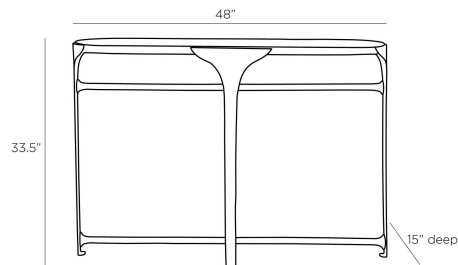

ARTERIOS

JANINE CONSOLE

2116
White, Marble

Refined elegance is exhibited in the subtle design details of this minimalist console. Drawing inspiration from the Art Deco period, a slender antique brass iron frame gradually flares upward, showcasing a white marble top that appears to float within the frame. Marble will vary.

APPEARANCE

Materials	Marble, Marble, Iron
Finishes	White, White, Antique Brass
Finish Will Vary	Yes
Top Coat/Sealant	Yes

DIMENSIONS

Overall	W: 48 in x D: 15 in x H: 33.5 in
Foot Print	W: 48 in x D: 15 in
Table Top	H: 1.5 in
Diagonal Dimensions	W: 37 in

SHIPPING

Shipping Requirements	Special Handling Required
Product Weight	112.0 lbs
Gross Weight 1	156.3 lbs
Shipping Box 1	W: 45.6 in x D: 22.4 in x H: 55.12 in

CONTRACT

Contract Suitability	Contract Suitable With Conditions
Contract Conditions	Natural stone requires periodic sealing, For an additional fee, a clear, protective coating can be added