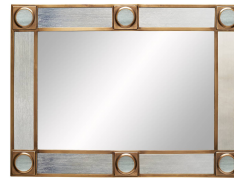

ARTERIOS

BALDWIN MIRROR

2205
Antique Brass, Brass

A beautiful steel blue colored mirror frame accented with magnifying glass rounds set in antique brass. The center mirror is plain, so it is perfect for a hallway or powder room. Can be hung vertically or horizontally.

APPEARANCE

Materials	Brass, Mirror, Glass, Mirror
Finishes	Antique Brass, Antique Mirror, Plain, Plain
Finish Will Vary	Yes
Top Coat/Sealant	No

DIMENSIONS

Overall	W: 30.5 in x D: 1.5 in x H: 40 in
Actual Mirror	W: 21.5 in x H: 31.5 in