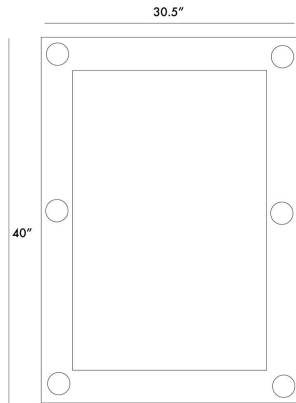

ARTERIOS

BALDWIN MIRROR

2205
Antique Brass, Brass

A beautiful steel blue colored mirror frame accented with magnifying glass rounds set in antique brass. The center mirror is plain, so it is perfect for a hallway or powder room. Can be hung vertically or horizontally.

APPEARANCE

Materials	Brass, Mirror, Glass, Mirror
Finishes	Antique Brass, Antique Mirror, Plain, Plain
Finish Will Vary	Yes
Top Coat/Sealant	No

DIMENSIONS

Overall	W: 30.5 in x D: 1.5 in x H: 40 in
Actual Mirror	W: 21.5 in x H: 31.5 in

SHIPPING

Shipping Requirements	Truck Ship
Product Weight	39.5 lbs
Gross Weight 1	48.8 lbs
Shipping Box 1	W: 45.0 in x D: 35.0 in x H: 7.0 in

ADDITIONAL INFO

Features	T-Screw Hardware Included
Hanger Position	Vertical & Horizontal