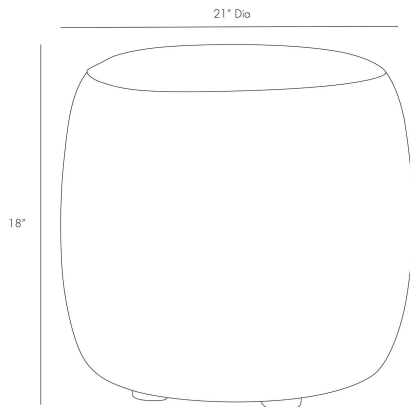

ARTERIOR S

OWEN OTTOMAN

2328
Brown and White Hide, Hair on
Hide

This overstuffed hide stool is soft to the touch and a plush place to rest your feet. Swatches of hide ranging in tones from deep mocha to an auburn caramel dapple the surface in natural grain and texture. Each one, no matter the tones, has a beautiful finish, carefully upholstered with an almost hidden interior stitch. The drum structure rests on disk feet wrapped in top grain leather. Hide tones, patterns and textures will vary.

APPEARANCE

Materials	Hair on Hide
Finishes	Brown and White Hide
Finish Will Vary	Yes
Top Coat/Sealant	No

DIMENSIONS

Overall	Dia: 21.0 in x H: 18 in
Foot Print	Dia: 18.0 in

SHIPPING

Product Weight	21.5 lbs
Gross Weight 1	31.75 lbs
Shipping Box 1	W: 23.0 in x D: 23.0 in x H: 23.0 in