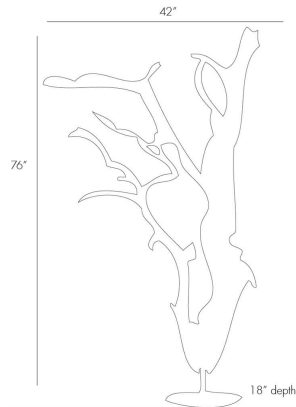

ARTERIO RS

KAZU FLOOR SCULPTURE

2422
Driftwood Finish, Driftwood

If you want a dramatic sculpture that can hold its own in almost any room, this is the piece. No two will be the same since these are made from roots and are 100% natural and hand assembled. This is an art piece made by Mother Nature herself. Due to the organic nature, size may vary up to 18" in dimension.

APPEARANCE

Materials	Driftwood, Iron, Driftwood
Finishes	Driftwood Finish, Dark Natural Iron, Driftwood Finish
Finish Will Vary	Yes
Top Coat/Sealant	No

DIMENSIONS

Overall	W: 42 in x D: 18 in x H: 76 in
Foot Print	Dia: 16.0 in