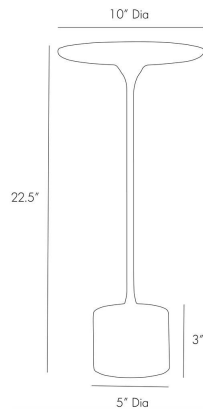

ARTERIOS

FITZ ACCENT TABLE

2654
Antique Brass, Brass

Fitz offers a modern take on the traditional drink table. Slight curves, antique brass and the chunky blackened iron base bring new life to the midcentury design fixture.

APPEARANCE

Materials	Brass, Iron
Finishes	Antique Brass, Blackened Iron
Finish Will Vary	No
Top Coat/Sealant	Yes

DIMENSIONS

Overall	Dia: 10.0 in x H: 22.5 in
Foot Print	Dia: 5.0 in
Base	H: 3 in
Table Top	Dia: 10.0 in x H: 0.5 in

SHIPPING

Product Weight	11.5 lbs
Gross Weight 1	20.5 lbs
Shipping Box 1	W: 14.0 in x D: 16.0 in x H: 33.0 in

CONTRACT

Contract Suitability	Not Contract Suitable
Tilt Test Degrees	8 Degrees