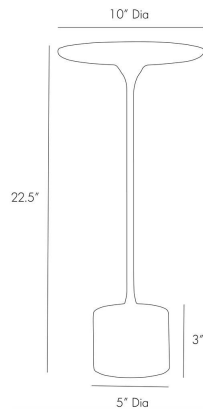

ARTERIO RS

FITZ ACCENT TABLE

2654
Antique Brass, Brass

Fitz offers a modern take on the traditional drink table. Slight curves, antique brass and the chunky blackened iron base bring new life to the midcentury design fixture.

APPEARANCE

Materials	Brass, Iron
Finishes	Antique Brass, Blackened Iron
Finish Will Vary	No
Top Coat/Sealant	Yes

DIMENSIONS

Overall	Dia: 10.0 in x H: 22.5 in
Foot Print	Dia: 5.0 in
Base	H: 3 in
Table Top	Dia: 10.0 in x H: 0.5 in

SHIPPING

Product Weight	11.5 lbs
Gross Weight 1	20.5 lbs
Shipping Box 1	W: 14.0 in x D: 16.0 in x H: 33.0 in

CONTRACT

Contract Suitability	Not Contract Suitable
Tilt Test Degrees	8 Degrees