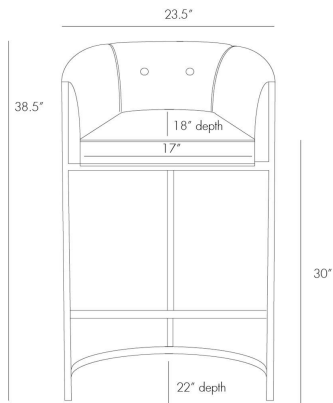

ARTERIOS

CALVIN BAR STOOL

2670
Black, Leather

Transitional styled box style top grain leather seat with low curved back is supported by antique brass finish frame. For counters and bars.

APPEARANCE

Materials	Leather, Brass
Finishes	Black, Antique Brass
Finish Will Vary	Yes
Top Coat/Sealant	No

DIMENSIONS

Overall	W: 24 in x D: 21 in x H: 39 in
Foot Print	W: 23.5 in x D: 22 in
Arm	H: 37.5 in
Seat	W: 17 in x D: 18 in x H: 30 in

SHIPPING

Shipping Requirements	Truck Ship
Product Weight	26.5 lbs
Gross Weight 1	39.0 lbs
Shipping Box 1	W: 26.0 in x D: 25.0 in x H: 42.0 in