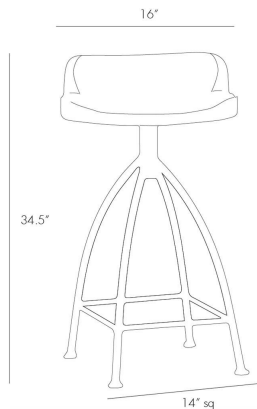

ARTERIOS

HINKLEY BAR STOOL

2747
Sandblast Antique Wax, Wood

Rustic marries industrial with this tall natural iron barstool with swivel wood seat in natural wax finish for counters/bars. Seat height is fixed. Support bar placement may vary up to 1".

APPEARANCE

Materials	Wood, Iron
Finishes	Sandblast Antique Wax, Natural Iron
Finish Will Vary	Yes
Top Coat/Sealant	No

DIMENSIONS

Overall	Dia: 16.0 in x H: 34.5 in
Foot Print	W: 14 in x D: 14 in
Seat Cushion Thickness	H: 1.5 in
Seat Back	H: 3.5 in
Seat	W: 16 in x D: 16 in x H: 30 in

SHIPPING

Product Weight	23.5 lbs
Gross Weight 1	34.9 lbs
Shipping Box 1	W: 18.0 in x D: 19.0 in x H: 36.0 in

ADDITIONAL INFO

Base/Foot Type	360 Swivel Mechanism
----------------	----------------------

CONTRACT