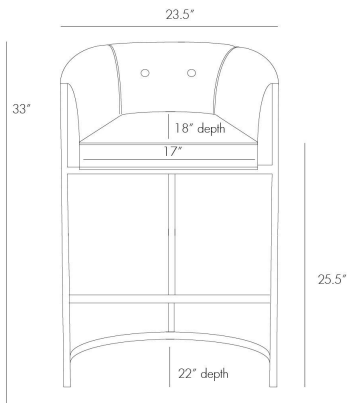

## CALVIN COUNTER STOOL

2763  
Black and White Hide, Hair on Hide

Transitional box style low barstool with low curved back is supported by polished nickel finish on stainless steel frame. Seat upholstery features top grain seat and detailed with black and white hide back. Hide patterns will differ and color will vary.

### DIMENSIONS

Overall	W: 23 in x D: 22 in x H: 33 in
Foot Print	W: 23.5 in x D: 22 in
Arm	H: 32 in
Seat Back	H: 9 in
Seat	W: 16 in x D: 18 in x H: 25.5 in