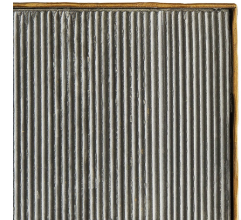

## LIANNA MIRROR

2794  
Gold, Iron

The Lianna mirror's unique shape is a statement in itself, but combined with a hammered, gold-finished iron frame and black chiseled marble crown, it becomes a true focal point for any room. Features a security cleat attachment. Marble may vary.

### APPEARANCE

Materials	Iron, Marble, Mirror
Finishes	Gold, Black, Plain
Finish Will Vary	Yes
Top Coat/Sealant	Yes

### DIMENSIONS

Overall	W: 22 in x D: 2 in x H: 30 in
Actual Mirror	W: 21 in x H: 23 in
Top of Mirror	W: 10.5 in
Hanger Size	W: 12 in