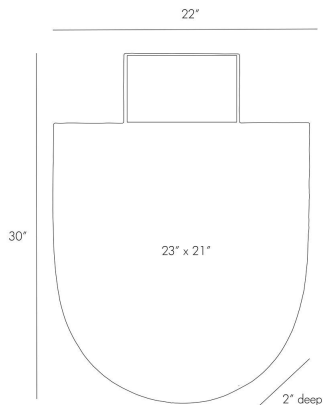

## LIANNA MIRROR

2794  
Gold, Iron

The Lianna mirror's unique shape is a statement in itself, but combined with a hammered, gold-finished iron frame and black chiseled marble crown, it becomes a true focal point for any room. Features a security cleat attachment. Marble may vary.

### DIMENSIONS

Overall	W: 22 in x D: 2 in x H: 30 in
Actual Mirror	W: 21 in x H: 23 in
Top of Mirror	W: 10.5 in
Hanger Size	W: 12 in

### SHIPPING

Shipping Requirements	Truck Ship
Product Weight	29.0 lbs
Gross Weight 1	39.4 lbs
Shipping Box 1	W: 12.0 in x D: 27.0 in x H: 35.0 in

### ADDITIONAL INFO

Features	T-Screw Hardware Included
Hanger Position	Vertical Only
Hanger Size	W: 12 in