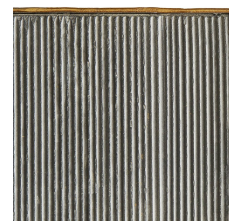

## LIANNA MIRROR

2794  
Gold, Iron

The Lianna mirror's unique shape is a statement in itself, but combined with a hammered, gold-finished iron frame and black chiseled marble crown, it becomes a true focal point for any room. Features a security cleat attachment. Marble may vary.

### APPEARANCE

Materials	Iron, Marble, Mirror
Finishes	Gold, Black, Plain
Finish Will Vary	Yes
Top Coat/Sealant	Yes