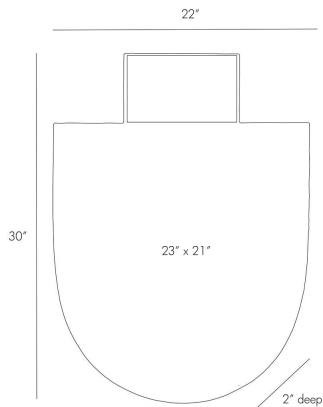

## LIANNA MIRROR

2794  
Gold, Iron

The Lianna mirror's unique shape is a statement in itself, but combined with a hammered, gold-finished iron frame and black chiseled marble crown, it becomes a true focal point for any room. Features a security cleat attachment. Marble may vary.

### DIMENSIONS

Overall	W: 22 in x D: 2 in x H: 30 in
Actual Mirror	W: 21 in x H: 23 in
Top of Mirror	W: 10.5 in
Hanger Size	W: 12 in

### SHIPPING

Shipping Requirements	Truck Ship
Product Weight	29.0 lbs
Gross Weight 1	39.4 lbs
Shipping Box 1	W: 12.0 in x D: 27.0 in x H: 35.0 in

### ADDITIONAL INFO

Features	T-Screw Hardware Included
Hanger Position	Vertical Only
Hanger Size	W: 12 in