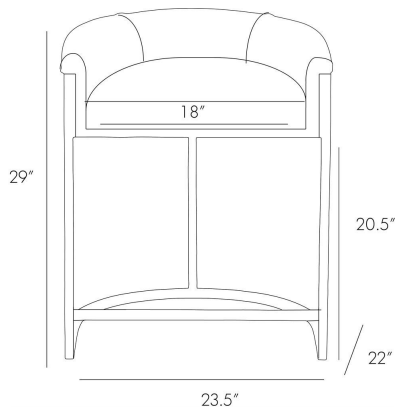

ARTERIOS

CALVIN COUNTER STOOL

2804
Brindle, Leather

A new version of our ever-popular Calvin barstools. We dropped the back and arm height so it could easily slide under the counter to provide more room when not in use. The top grain brindle-colored leather in combination with antique brass frame work beautifully together.

APPEARANCE

Materials	Leather, Brass
Finishes	Brindle, Antique Brass
Finish Will Vary	Yes
Top Coat/Sealant	No

DIMENSIONS

Overall	W: 23.5 in x D: 22 in x H: 29 in
Foot Print	W: 23.5 in x D: 22 in
Arm	W: 3.5 in x D: 22 in x H: 6 in
Seat Cushion Thickness	H: 3.5 in
Seat	W: 18 in x D: 18 in x H: 25 in

SHIPPING

Shipping Requirements	Truck Ship
Product Weight	22.5 lbs
Gross Weight 1	41.5 lbs
Shipping Box 1	W: 25.0 in x D: 25.0 in x H: 34.0 in

ADDITIONAL INFO

Fabric Certification	TB117-2013
Fabric Composition	100% Leather
Fabric Cleaning Code	Leather Cleaner
Reupholstery Requirements	54 Square Feet 3 Yards