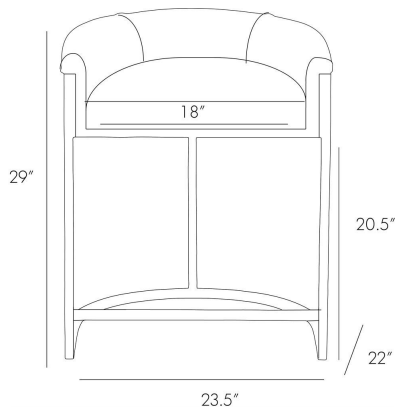

ARTERIOS

CALVIN COUNTER STOOL

2804
Brindle, Leather

A new version of our ever-popular Calvin barstools. We dropped the back and arm height so it could easily slide under the counter to provide more room when not in use. The top grain brindle-colored leather in combination with antique brass frame work beautifully together.

APPEARANCE

Materials	Leather, Brass
Finishes	Brindle, Antique Brass
Finish Will Vary	Yes
Top Coat/Sealant	No

DIMENSIONS

Overall	W: 23.5 in x D: 22 in x H: 29 in
Foot Print	W: 23.5 in x D: 22 in
Arm	W: 3.5 in x D: 22 in x H: 6 in
Seat Cushion Thickness	H: 3.5 in
Seat	W: 18 in x D: 18 in x H: 25 in

SHIPPING

Shipping Requirements	Truck Ship
Product Weight	22.5 lbs
Gross Weight 1	41.5 lbs
Shipping Box 1	W: 25.0 in x D: 25.0 in x H: 34.0 in

ADDITIONAL INFO

Fabric Certification	TB117-2013
Fabric Composition	100% Leather
Fabric Cleaning Code	Leather Cleaner
Reupholstery Requirements	54 Square Feet | 3 Yards

CONTRACT

Contract Suitability	Contract Suitable With Conditions
Contract Conditions	For an additional fee, a clear, protective coating can be added

Contract Textile Suitability	High Traffic/Public Spaces

SWATCHES

T14SW 4x4 Swatch: Brindle Leather