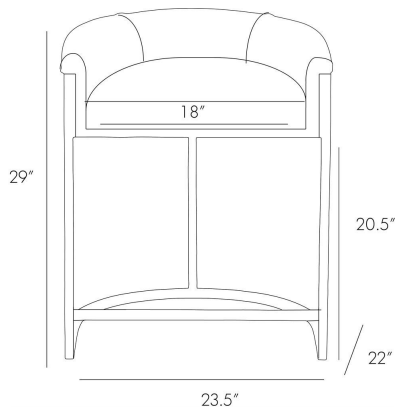

ARTERIOS

CALVIN COUNTER STOOL

2821
Dove, Leather

A new version of our ever-popular Calvin barstools. We dropped the back and arm height so it could easily slide under the counter to provide more room when not in use. The top grain dove-colored leather in combination with polished nickel frame work beautifully together.

APPEARANCE

Materials	Leather
Finishes	Dove, Polished Nickel
Finish Will Vary	Yes
Top Coat/Sealant	No

DIMENSIONS

Overall	W: 23.5 in x D: 22 in x H: 29 in
Foot Print	W: 23.5 in x D: 22 in
Arm	W: 3.5 in x D: 22 in x H: 6 in
Seat Cushion Thickness	H: 3.5 in
Seat	W: 18 in x D: 18 in x H: 25 in

SHIPPING

Shipping Requirements	Truck Ship
Product Weight	22.5 lbs
Gross Weight 1	41.5 lbs
Shipping Box 1	W: 25.0 in x D: 25.0 in x H: 34.0 in

ADDITIONAL INFO

Fabric Certification	NFPA-260, TB117-2013
Fabric Composition	100% Leather
Fabric Cleaning Code	Leather Cleaner
Reupholstery Requirements	54 Square Feet 3 Yards