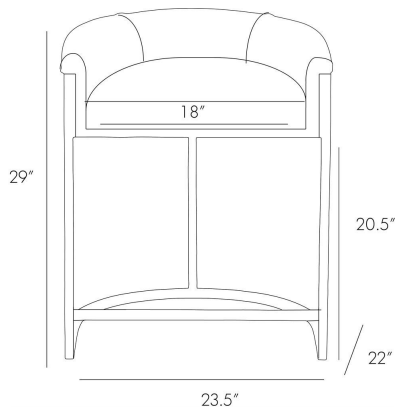

ARTERIOS

CALVIN COUNTER STOOL

2821
Dove, Leather

A new version of our ever-popular Calvin barstools. We dropped the back and arm height so it could easily slide under the counter to provide more room when not in use. The top grain dove-colored leather in combination with polished nickel frame work beautifully together.

APPEARANCE

Materials	Leather
Finishes	Dove, Polished Nickel
Finish Will Vary	Yes
Top Coat/Sealant	No

DIMENSIONS

Overall	W: 23.5 in x D: 22 in x H: 29 in
Foot Print	W: 23.5 in x D: 22 in
Arm	W: 3.5 in x D: 22 in x H: 6 in
Seat Cushion Thickness	H: 3.5 in
Seat	W: 18 in x D: 18 in x H: 25 in

SHIPPING

Shipping Requirements	Truck Ship
Product Weight	22.5 lbs
Gross Weight 1	41.5 lbs
Shipping Box 1	W: 25.0 in x D: 25.0 in x H: 34.0 in

ADDITIONAL INFO

Fabric Certification	NFPA-260, TB117-2013
Fabric Composition	100% Leather
Fabric Cleaning Code	Leather Cleaner
Reupholstery Requirements	54 Square Feet | 3 Yards

CONTRACT

Contract Suitability	Contract Suitable With Conditions
Contract Conditions	For an additional fee, a clear, protective coating can be added

Contract Textile Suitability	High Traffic/Public Spaces

SWATCHES

T13SW 4x4 Swatch: Dove Leather