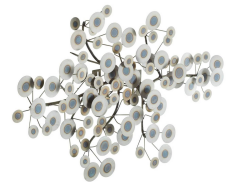

# ARTERIO RS

## RIZZO WALL SCULPTURE

3052  
Burnt Iron, Iron

This iron wall art is made up of over 100 discs, each hand-burnt to create unique colorations, then welded together in a layered, freeform composition. Whether it's displayed horizontally or vertically, the result will be a one-of-a-kind play of light and shadow. The inspiration may be mid-century, yet this wall decor adds dimension and texture to any room.

### APPEARANCE

Materials	Iron
Finishes	Burnt Iron
Finish Will Vary	Yes
Top Coat/Sealant	No

### DIMENSIONS

Overall	W: 35.5 in x D: 4.5 in x H: 24 in
---------	-----------------------------------