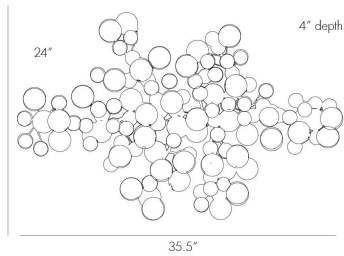

# ARTERIO RS

## RIZZO WALL SCULPTURE

3052  
Burnt Iron, Iron

This iron wall art is made up of over 100 discs, each hand-burnt to create unique colorations, then welded together in a layered, freeform composition. Whether it's displayed horizontally or vertically, the result will be a one-of-a-kind play of light and shadow. The inspiration may be mid-century, yet this wall decor adds dimension and texture to any room.

### DIMENSIONS

Overall	W: 35.5 in x D: 4.5 in x H: 24 in
---------	-----------------------------------