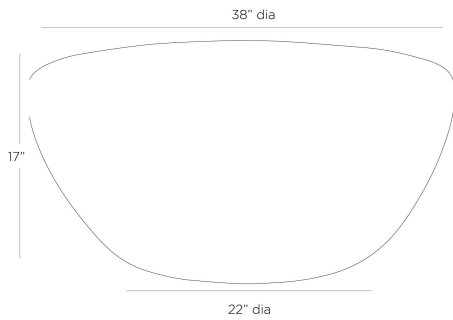

ARTERIOS

CLINT LARGE COFFEE TABLE

4007
Antique Bronze, Iron

This iron coffee table features an antique bronze finish and repousse ringed detail. Coordinates with Clint end table #2034.

APPEARANCE

Materials	Iron
Finishes	Antique Bronze
Finish Will Vary	No
Top Coat/Sealant	Yes

DIMENSIONS

Overall	Dia: 38.0 in x H: 17 in
Foot Print	Dia: 22.5 in

SHIPPING

Shipping Requirements	Truck Ship
Product Weight	38.75 lbs
Gross Weight 1	62.31 lbs
Shipping Box 1	W: 39.0 in x D: 38.0 in x H: 18.0 in