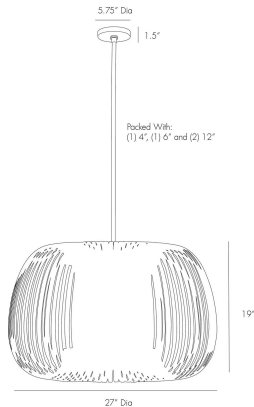

ARTERIOS

MIA PENDANT

41005
Beige, Microfiber

Like a magnetic field surrounding the central lantern, almost 100 strips of upholstered banding are made to create each of these pendants. The bands are made of a super pliable material and simple beige cotton, the lantern from white cotton and the fixture suspends from a stainless steel stem finished in a warm antique brass. The filtered light comes from a single bulb, casting a wonderful glow and soft, linear shadows. Additional pipe available (PIPE-504).

APPEARANCE

Materials	Microfiber, Steel, Microfiber
Finishes	Beige, Antique Brass, Beige
Finish Will Vary	No
Top Coat/Sealant	Yes

DIMENSIONS

Overall	Dia: 27.0 in x H: 20.5 in
Canopy	Dia: 5.0 in x H: 1.5 in
Pendant	Dia: 27.0 in x H: 19 in
Overall Hanging Height as Sold (in)	54.5 in - 20.5 in

WIRING

Wire Rating	Indoor Only
Cord	10 FT, Clear/Silver, SVT
Socket	1, Type A- E26 Other
Suggested Bulb Type	G40
Maximum Wattage	40.0
Voltage	110-120 V

CERTIFICATIONS & COMPLIANCY

Certifications	Middle East, European Union, United Kingdom, Mexico, United States, Canada
Compliance	RoHS, UL/ETL, CB