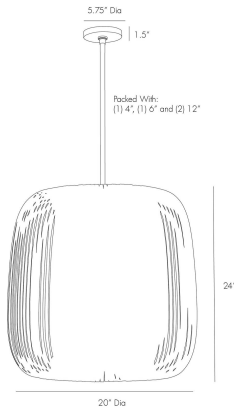

ARTERIOS

NORELLE PENDANT

41006
Gray, Microfiber

Like a magnetic field surrounding the central lantern, almost 100 strips of upholstered banding are made to create each of these pendants. The bands are made of a super pliable material and dark gray cotton, the lantern from white cotton and the fixture suspends from a stainless steel stem finished in a contrasting antique brass. The filtered light comes from a single bulb, casting a wonderful glow and soft, linear shadows. Additional pipe available (PIPE-101).

APPEARANCE

Materials	Microfiber, Steel, Microfiber
Finishes	Gray, Antique Brass, Gray
Finish Will Vary	No
Top Coat/Sealant	Yes

DIMENSIONS

Overall	Dia: 20.0 in x H: 25.5 in
Canopy	Dia: 5.75 in x H: 1 in
Pendant	Dia: 20.0 in x H: 24 in
Overall Hanging Height as Sold (in)	55.5 in - 25.5 in

WIRING

Wire Rating	Indoor Only
Cord	10 FT, Clear/Silver, SVT
Socket	1, Type A- E26 Other
Maximum Wattage	40.0
Voltage	110-120 V

CERTIFICATIONS & COMPLIANCY

Certifications	Middle East, European Union, United Kingdom, Australia, Mexico, United States, Canada
Compliance	RoHS, UL/ETL, CB

SHIPPING

Product Weight	14.0 lbs
Gross Weight 1	13.0 lbs
Gross Weight 2	10 lbs
Shipping Box 1	W: 26.0 in x D: 30.0 in x H: 26.0 in
Shipping Box 2	W: 12 in x D: 5 in x H: 5 in

CONTRACT

Contract Suitability	Contract Suitable As Is
----------------------	-------------------------