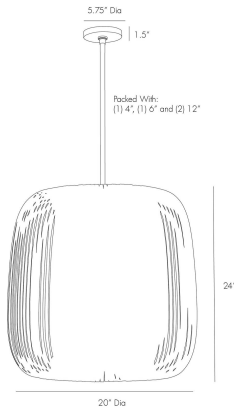

## NORELLE PENDANT

41006  
Gray, Microfiber

Like a magnetic field surrounding the central lantern, almost 100 strips of upholstered banding are made to create each of these pendants. The bands are made of a super pliable material and dark gray cotton, the lantern from white cotton and the fixture suspends from a stainless steel stem finished in a contrasting antique brass. The filtered light comes from a single bulb, casting a wonderful glow and soft, linear shadows. Additional pipe available (PIPE-101).

### DIMENSIONS

Overall	Dia: 20.0 in x H: 25.5 in
Canopy	Dia: 5.75 in x H: 1 in
Pendant	Dia: 20.0 in x H: 24 in
Overall Hanging Height as Sold (in)	25.5 in - 55.5 in