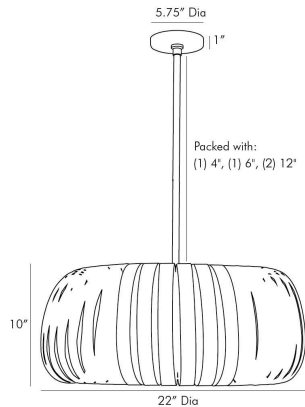

ARTERIO RS

WILSON PENDANT

41043

Marine, Microfiber

Inspired by the uniqueness our Mia Pendant (41005) imparts upon a space, we've created this colorful take in a different shape. Strips of pliable marine blue microfiber banding surround the light, which is suspended from a steel pipe finished in a warm antique brass. The styrene shape is not only aesthetically engaging, but it filters the light and casts soft, linear shadows. Additional pipe available (PIPE-504).

APPEARANCE

Materials	Microfiber, Steel, Microfiber
Finishes	Marine, Antique Brass, Marine
Finish Will Vary	No
Top Coat/Sealant	No

DIMENSIONS

Overall	Dia: 22.0 in x H: 12 in
Canopy	Dia: 5.75 in x H: 1 in
Pendant	Dia: 22.0 in x H: 10 in
Overall Hanging Height as Sold (in)	12 in - 46 in

SHIPPING

Product Weight	3.0 lbs
Gross Weight 1	3.0 lbs
Gross Weight 2	10 lbs
Shipping Box 1	W: 25.0 in x D: 24.0 in x H: 12.0 in
Shipping Box 2	W: 10 in x D: 3 in x H: 3 in

CONTRACT

Contract Suitability	Contract Suitable As Is
----------------------	-------------------------