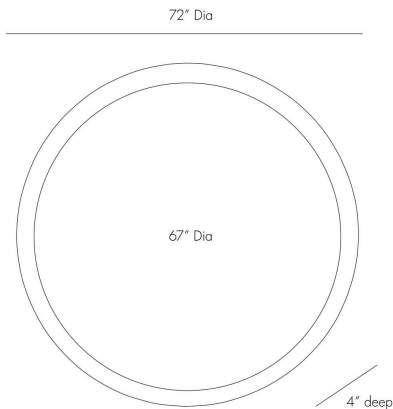

ARTERIO RS

LESLEY LARGE MIRROR

4106
Light Walnut, Wood

Neutral yet stoic, the Lesley mirror's light-walnut frame and plain mirror bring peace of mind with seamless symmetry. Features a security cleat attachment. Finish will vary.

APPEARANCE

Materials	Wood, Mirror
Finishes	Light Walnut, Plain
Finish Will Vary	Yes
Top Coat/Sealant	No

DIMENSIONS

Overall	D: 4 in x Dia: 72.0 in
Actual Mirror	Dia: 67.0 in

SHIPPING

Shipping Requirements	Special Handling Required
Product Weight	245.0 lbs
Gross Weight 1	295.0 lbs
Shipping Box 1	W: 7.0 in x D: 77.0 in x H: 77.0 in