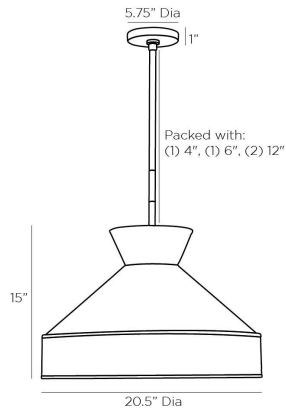

ARTERIOS

MALENA PENDANT

41066
White, Linen

A nod to modern Bauhaus design, the Malena combines organic materials and Mid-Century form. The shallow but angular silhouette of the shade houses a single globe bulb and is constructed of white linen with a natural rattan trim that offers texture to its otherwise clean, airy aesthetic. Additional pipe available (PIPE-504). Certified for damp locations and intended for interior use.

APPEARANCE

Materials	Linen, Linen, Rattan, Steel, Steel
Finishes	White, White, Natural, Antique Brass, Antique Brass
Finish Will Vary	No
Top Coat/Sealant	No

DIMENSIONS

Overall	Dia: 20.5 in x H: 16.5 in
Canopy	Dia: 5.75 in x H: 1 in
Pendant	Dia: 20.5 in x H: 15 in
Overall Hanging Height as Sold (in)	16.5 in - 47 in

WIRING

Wire Rating	Damp
Cord	10 FT, Clear/Silver, SVT
Socket	1, Type A - E26
Suggested Bulb Type	G25
Maximum Wattage	100.0
Voltage	110-120 V

CERTIFICATIONS & COMPLIANCY

Certifications	Middle East, European Union, United Kingdom, Australia, Mexico, United States, Canada
Compliance	RoHS, UL/ETL, CB

SHIPPING

Product Weight	10.0 lbs
Gross Weight 1	7.0 lbs
Gross Weight 2	10 lbs
Shipping Box 1	W: 22.5 in x D: 22.5 in x H: 18.0 in
Shipping Box 2	W: 10 in x D: 3 in x H: 3 in

CONTRACT

Contract Suitability	Contract Suitable As Is
----------------------	-------------------------