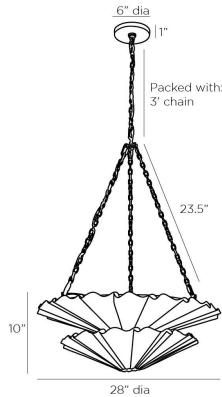

ARTERIO RS

KATYA CHANDELIER

42040
Vintage Brass, Brass

This artistic chandelier of ruffled vintage brass is truly unique. The layered construction is composed of vintage brass sheets formed by hand, making each layer one-of-a-kind. Nine lights are housed between the layered design and work to soften the light while delivering extra shine to a space. Finish will vary. Additional chain available (CHN-255). Certified for damp locations and intended for interior use.

APPEARANCE

Materials	Brass, Brass, Brass, Brass
Finishes	Vintage Brass, Vintage Brass, Vintage Brass, Vintage Brass
Finish Will Vary	Yes
Top Coat/Sealant	Yes

DIMENSIONS

Overall	Dia: 28.0 in x H: 35.5 in
Canopy	Dia: 6.0 in x H: 1 in
Chandelier	Dia: 28.0 in x H: 10 in
Overall Hanging Height as Sold (in)	71.5 in - 35.5 in

WIRING

Wire Rating	Damp
Cord	10 FT, Clear/Silver, SVT
Socket	9, Type B - E12
Suggested Bulb Type	T6
Maximum Wattage	40.0
Voltage	110-120 V

CERTIFICATIONS & COMPLIANCY

Certifications	Middle East, European Union, United Kingdom, Australia, Mexico, United States, Canada
Compliance	RoHS, UL/ETL, CB

SHIPPING

Product Weight	24.0 lbs
Gross Weight 1	39.6 lbs
Shipping Box 1	W: 33.0 in x D: 33.0 in x H: 19.0 in

CONTRACT

Contract Suitability	Contract Suitable As Is
----------------------	-------------------------