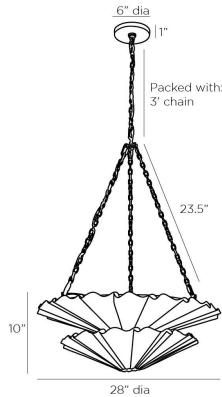

ARTERIO RS

KATYA CHANDELIER

42040
Vintage Brass, Brass

This artistic chandelier of ruffled vintage brass is truly unique. The layered construction is composed of vintage brass sheets formed by hand, making each layer one-of-a-kind. Nine lights are housed between the layered design and work to soften the light while delivering extra shine to a space. Finish will vary. Additional chain available (CHN-255). Certified for damp locations and intended for interior use.

APPEARANCE

Materials	Brass, Brass, Brass, Brass
Finishes	Vintage Brass, Vintage Brass, Vintage Brass, Vintage Brass
Finish Will Vary	Yes
Top Coat/Sealant	Yes

DIMENSIONS

Overall	Dia: 28.0 in x H: 35.5 in
Canopy	Dia: 6.0 in x H: 1 in
Chandelier	Dia: 28.0 in x H: 10 in
Overall Hanging Height as Sold (in)	71.5 in - 35.5 in

WIRING

Wire Rating	Damp
Cord	10 FT, Clear/Silver, SVT
Socket	9, Type B - E12
Suggested Bulb Type	T6
Maximum Wattage	40.0
Voltage	110-120 V

CERTIFICATIONS & COMPLIANCY

Certifications	Middle East, European Union, United Kingdom, Australia, Mexico, United States, Canada
Compliance	RoHS, UL/ETL, CB

SHIPPING

Product Weight	24.0 lbs
Gross Weight 1	39.6 lbs
Shipping Box 1	W: 33.0 in x D: 33.0 in x H: 19.0 in

CONTRACT

Contract Suitability	Contract Suitable As Is

SLOPE CEILING COMPATIBILITY

Sloped Ceiling Compatible	Yes, as is

COMPONENTS

Pipe or Chain Included	36"

ADDITIONAL PARTS AVAILABLE

CHN-255	36"

REPLACEMENT PARTS

CANOPY-544