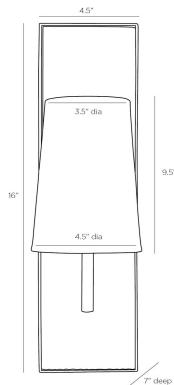

APPEARANCE

Materials	Marble, Marble, Iron, Linen
Finishes	Black, Black, Antique Brass, Off-White
Finish Will Vary	Yes
Top Coat/Sealant	No

DIMENSIONS

Overall	W: 4.5 in x D: 7 in x H: 16 in
Backplate	W: 4.5 in x D: 1 in x H: 16 in
Shade Top	Dia: 3.5 in
Shade Side	H: 6.5 in
Shade Bottom	Dia: 4.5 in
Wall Sconce Hanging Orientation	Vertical Only
Center of Mount from Bottom	H: 5.25 in
Mount	W: 4 in x H: 4 in

SHIPPING

Product Weight	7.0 lbs
Gross Weight 1	8.0 lbs
Gross Weight 2	1.5 lbs
Shipping Box 1	W: 9.0 in x D: 7.0 in x H: 18.5 in
Shipping Box 2	W: 6.5 in x D: 6.5 in x H: 8.5 in

CONTRACT

Contract Suitability	Contract Suitable As Is
----------------------	-------------------------