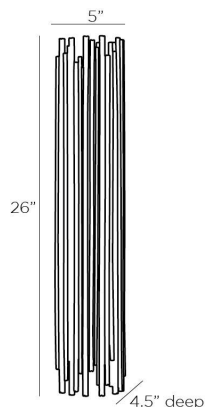

ARTERIO S

PRESCOTT WALL SCONCE

42045
Gold Leaf, Iron

A new addition to the Prescott family, this two-light sconce is reflective and refined. Featuring a layered tubular iron frame finished in gold leaf. Finish will vary. Certified for damp locations and intended for interior use.

APPEARANCE

Materials	Iron, Iron, Iron
Finishes	Gold Leaf, Gold Leaf, Gold Leaf
Finish Will Vary	Yes
Top Coat/Sealant	Yes

DIMENSIONS

Overall	W: 5 in x D: 4.5 in x H: 26 in
Backplate	W: 4 in x D: 0.5 in x H: 22.5 in
Wall Sconce Hanging Orientation	Horizontal and Vertical
Center of Mount from Bottom	H: 11 in

WIRING

Wire Rating	Damp
Cord	1 FT, Black/White, SVT
Socket	4, Type B - E12
Suggested Bulb Type	T6
Maximum Wattage	25.0
Voltage	110-120 V

CERTIFICATIONS & COMPLIANCY

Certifications	Middle East, European Union, United Kingdom, Australia, Mexico, United States, Canada
Compliance	RoHS, UL/ETL, CB

SHIPPING

Product Weight	11.0 lbs
Gross Weight 1	13.5 lbs
Shipping Box 1	W: 7.09 in x D: 7.48 in x H: 29.13 in

CONTRACT

Contract Suitability	Contract Suitable As Is
----------------------	-------------------------