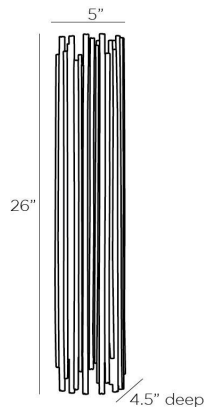

ARTERIO RS

PRESCOTT WALL SCNCE

42045
Gold Leaf, Iron

A new addition to the Prescott family, this two-light sconce is reflective and refined. Featuring a layered tubular iron frame finished in gold leaf. Finish will vary. Certified for damp locations and intended for interior use.

APPEARANCE

Materials	Iron, Iron, Iron
Finishes	Gold Leaf, Gold Leaf, Gold Leaf
Finish Will Vary	Yes
Top Coat/Sealant	Yes

DIMENSIONS

Overall	W: 5 in x D: 4.5 in x H: 26 in
Backplate	W: 4 in x D: 0.5 in x H: 22.5 in
Wall Sconce Hanging Orientation	Horizontal and Vertical
Center of Mount from Bottom	H: 11 in

WIRING

Wire Rating	Damp
Cord	1 FT, Black/White, SVT
Socket	4, Type B - E12
Suggested Bulb Type	T6
Maximum Wattage	25.0
Voltage	110-120 V

CERTIFICATIONS & COMPLIANCY

Certifications	Middle East, European Union, United Kingdom, Australia, Mexico, United States, Canada
Compliance	RoHS, UL/ETL, CB

SHIPPING

Product Weight	11.0 lbs
Gross Weight 1	13.5 lbs
Shipping Box 1	W: 7.09 in x D: 7.48 in x H: 29.13 in

CONTRACT

Contract Suitability	Contract Suitable As Is
----------------------	-------------------------