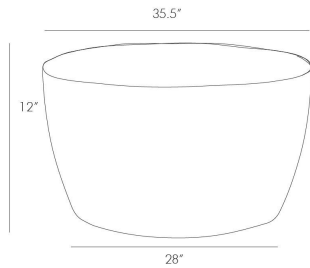

ARTERIO RS

JACOB COFFEE TABLE

4303
Washed Tobacco, Wood

Narrow wood slats wrap up the sides of this gently curved round cocktail table. The top is solid wood and the entire table is finished in a new tobacco wash we developed specifically for this season. Combine with the Kai Bookshelf (4306) for a cohesive look.

APPEARANCE

Materials	Wood
Finishes	Washed Tobacco
Finish Will Vary	Yes
Top Coat/Sealant	No

DIMENSIONS

Overall	Dia: 35.5 in x H: 12 in
Foot Print	Dia: 28.0 in

SHIPPING

Shipping Requirements	Truck Ship
Product Weight	43.0 lbs
Gross Weight 1	51.15 lbs
Shipping Box 1	W: 38.0 in x D: 37.0 in x H: 15.0 in