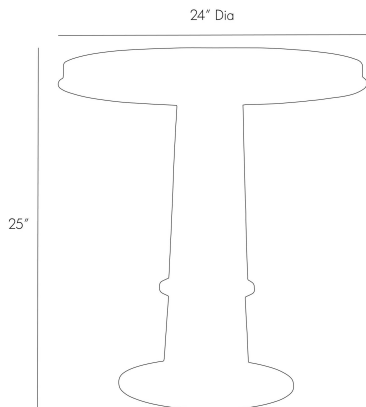

ARTERIOS

KAMILE END TABLE

4341
Smoke, Oak Wood

Industrial elements like smoke gray stain and natural iron accents add a distressed feel to this solid oak side table. A ring under the table top matches the iron base, creating cohesiveness throughout.

APPEARANCE

Materials	Oak Wood, Iron
Finishes	Smoke, Natural
Finish Will Vary	No
Top Coat/Sealant	Yes

DIMENSIONS

Overall	Dia: 24.0 in x H: 25 in
Foot Print	Dia: 14.0 in
Table Top	Dia: 24.0 in x H: 2 in

SHIPPING

Shipping Requirements	Truck Ship
Product Weight	51.0 lbs
Gross Weight 1	65.5 lbs
Shipping Box 1	W: 26.0 in x D: 26.0 in x H: 28.0 in

CONTRACT

Contract Suitability	Contract Suitable With Conditions
Contract Conditions	For an additional fee, a clear, protective coating can be added
Tilt Test Degrees	12 Degrees