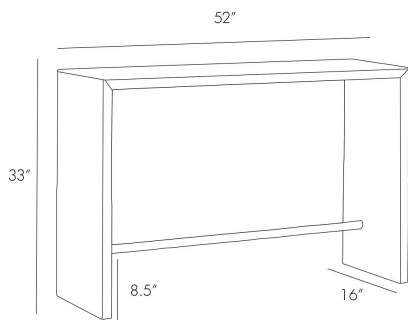

ARTERIOS

LYLE CONSOLE

4379
Sable, Oak Wood

Hardly a bystander, the Lyle console will command any entryway. The brass clad sabots wear decorative pitting like a coat of armor fit with an iron spear. The cerused sable stain enhances the oak grain, highlighting the attention paid to this fine piece of furniture. Finish will vary.

APPEARANCE

Materials	Oak Wood, Brass, Iron
Finishes	Sable, Antique Brass, Natural
Finish Will Vary	Yes
Top Coat/Sealant	Yes

DIMENSIONS

Overall	W: 52 in x D: 16 in x H: 33 in
Foot Print	W: 52 in x D: 16 in
Table Top	W: 52 in x D: 16 in x H: 1.5 in