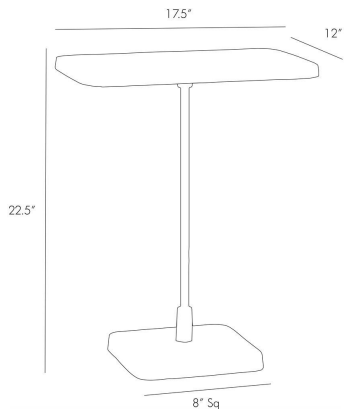

ARTERIOS

KAELA RECTANGLE ACCENT TABLE

4386
Vintage Brass, Brass

Polished brass on the base and lip contrast beautifully with the vintage brass pedestal and black mirror top. Group with the round (4385) and square (4387) counterparts to create the ultimate trifecta.

DIMENSIONS

| | |
|------------|------------------------------------|
| Overall | W: 17.5 in x D: 12 in x H: 22.5 in |
| Foot Print | W: 8 in x D: 8 in |

SHIPPING

| | |
|----------------|-------------------------------------|
| Product Weight | 25.0 lbs |
| Gross Weight 1 | 31.2 lbs |
| Shipping Box 1 | W: 9.0 in x D: 18.0 in x H: 35.0 in |