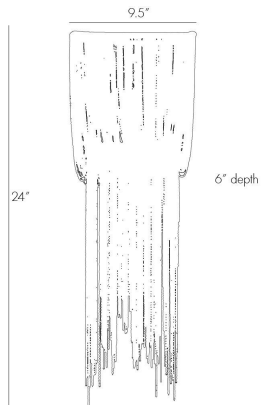

# ARTERIO RS

## YALE SMALL WALL SCONCE

44323  
Aged Brass, Iron

This 1 light sconce has rows of delicate vintage brass chains draped over the frame with staggered lengths giving it a tassel effect. Shown with antique tubular bulbs. Height of sconce and chain lengths may vary.

### DIMENSIONS

Overall	W: 9.5 in x D: 6 in x H: 24 in
Backplate	W: 9.5 in x D: 1 in x H: 9 in
Wall Sconce Hanging Orientation	Vertical Only
Center of Mount from Bottom	H: 18 in
Mount	W: 5 in x D: 1 in x H: 5 in