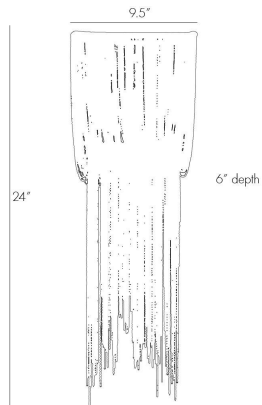

ARTERIO RS

YALE SMALL WALL SCONCE

44323
Aged Brass, Iron

This 1 light sconce has rows of delicate vintage brass chains draped over the frame with staggered lengths giving it a tassel effect. Shown with antique tubular bulbs. Height of sconce and chain lengths may vary.

APPEARANCE

Materials	Iron, Mirror, Iron
Finishes	Aged Brass, Antique Mirror, Aged Brass
Finish Will Vary	Yes
Top Coat/Sealant	No

DIMENSIONS

Overall	W: 9.5 in x D: 6 in x H: 24 in
Backplate	W: 9.5 in x D: 1 in x H: 9 in
Wall Sconce Hanging Orientation	Vertical Only
Center of Mount from Bottom	H: 18 in
Mount	W: 5 in x D: 1 in x H: 5 in

WIRING

Wire Rating	Indoor Only
Cord	1 FT, Clear/Silver, SVT
Socket	1, Type B--E12 Other
Suggested Bulb Type	T6
Maximum Wattage	40.0
Voltage	110-120 V

CERTIFICATIONS & COMPLIANCY

Certifications	Middle East, European Union, United Kingdom, Mexico, United States, Canada
Compliance	RoHS, UL/ETL, CB

SHIPPING

Product Weight	6.0 lbs
Gross Weight 1	6.5 lbs
Shipping Box 1	W: 8.0 in x D: 12.0 in x H: 12.0 in

CONTRACT

Contract Suitability	Contract Suitable As Is
----------------------	-------------------------