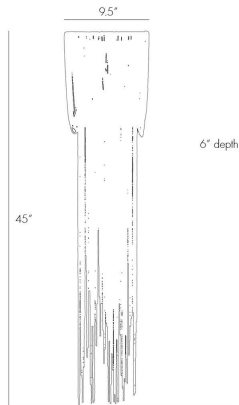

ARTERIOS

YALE LARGE WALL SCNCE

44324
Aged Brass, Iron

This 1 light sconce has rows of delicate vintage brass chains draped over the frame with staggered lengths giving it a tassel effect. Shown with antique tubular bulbs. Height of sconce and chain lengths may vary.

APPEARANCE

Materials	Iron, Mirror, Iron
Finishes	Aged Brass, Antique Mirror, Aged Brass
Finish Will Vary	No
Top Coat/Sealant	No

DIMENSIONS

Overall	W: 9.5 in x D: 6 in x H: 45 in
Backplate	W: 9.5 in x D: 1 in x H: 9.5 in
Wall Sconce Hanging Orientation	Vertical Only
Center of Mount from Bottom	H: 33.5 in
Mount	W: 5 in x D: 1 in x H: 5 in

SHIPPING

Product Weight	7.6 lbs
Gross Weight 1	9.0 lbs
Shipping Box 1	W: 9.0 in x D: 7.0 in x H: 12.0 in

CONTRACT

Contract Suitability	Contract Suitable As Is
----------------------	-------------------------