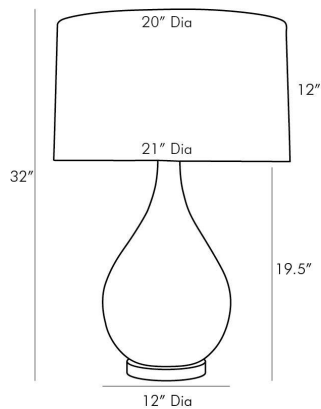

ARTERIOS

ROMY TABLE LAMP

44415-295

Satin Silvered Bronze, Glass

Mercury glass has been used for centuries to create traditional décor pieces. This table lamp features a satin silvered bronze finish that's matte and distressed to give it a handsome, aged look. The process naturally creates drip textures that make it even more spectacular—when switched on, it has a rainbow-like iridescent sheen. The base is crafted from gold-leaf finished wood. It is topped with a gray morn linen drum shade with white cotton lining. finish will vary.

APPEARANCE

Materials	Glass, Steel, Linen, Cotton
Finishes	Satin Silvered Bronze, Gold Leaf, Gray Morn, White
Finish Will Vary	Yes
Top Coat/Sealant	Yes

DIMENSIONS

Overall	Dia: 21.0 in x H: 32 in
Foot Print	Dia: 7.0 in
Body	Dia: 12.0 in x H: 19.5 in
Finial	Dia: 1 in x H: 1.5 in
Shade Top	Dia: 20.0 in
Shade Side	H: 12 in
Shade Bottom	Dia: 21.0 in
Harp Size	H: 9.5 in

WIRING

Wire Rating	Indoor Only
Cord	10 FT, Clear/Silver, SPT-2
Socket	1, Type A- E26, 3-Way
Suggested Bulb Type	A19
Switch	At Socket, 3-Way Rotary
Maximum Wattage	150.0
Voltage	110-120 V

CERTIFICATIONS & COMPLIANCY

Certifications	Middle East, European Union, United Kingdom, Australia, Mexico, United States, Canada
Compliance	RoHS, UL/ETL, CB

SHIPPING

Product Weight	8.5 lbs
Gross Weight 1	13.0 lbs
Gross Weight 2	3.5 lbs
Shipping Box 1	W: 15.0 in x D: 15.0 in x H: 26.0 in
Shipping Box 2	W: 25.0 in x D: 25.0 in x H: 16.0 in